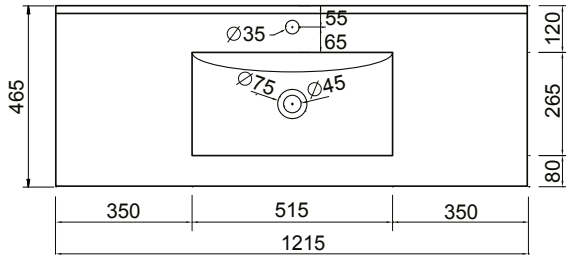

DESCRIPTION

Zara 1200 Wall-Hung Vanity - 2 Drawers, White / Melamine

PRODUCT CODE

Z120D2WHSB /
Z120D2WHSBM

TECHNICAL DRAWINGS

Top