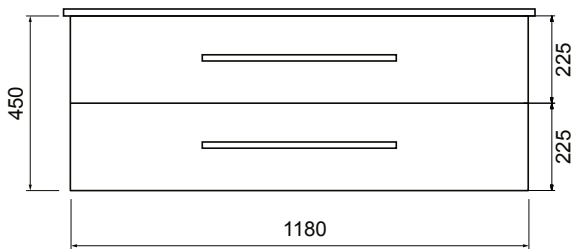

## FEATURES

- Dimensions - W 1215 x H 468 x D 465mm
- Available in White or Melamine\* finishes.
- White Paint - The paint used on our products is polyurethane or UV based. It is five times harder and more durable than lacquer finishes.
- Melamine - Stunning timber effect finishes. Our wood grain melamine is a low-pressure laminate, made to be elegant, durable and low-maintenance.
- Soft-close drawers.
- Unit includes a top, cabinet and a Box Handle (H1).
- Other handle options also available in Mini Semi Handle (H4) and Semi Handle (H2).

## TECHNICAL DRAWINGS

Top

Back

Front

Side Section

Top Section of Drawer

## NOTES

Drawing indicates the technical measurement only and is not a reflection of how the unit will look. Sizes are nominal only. All drawings in millimeters. Drawings not to scale.