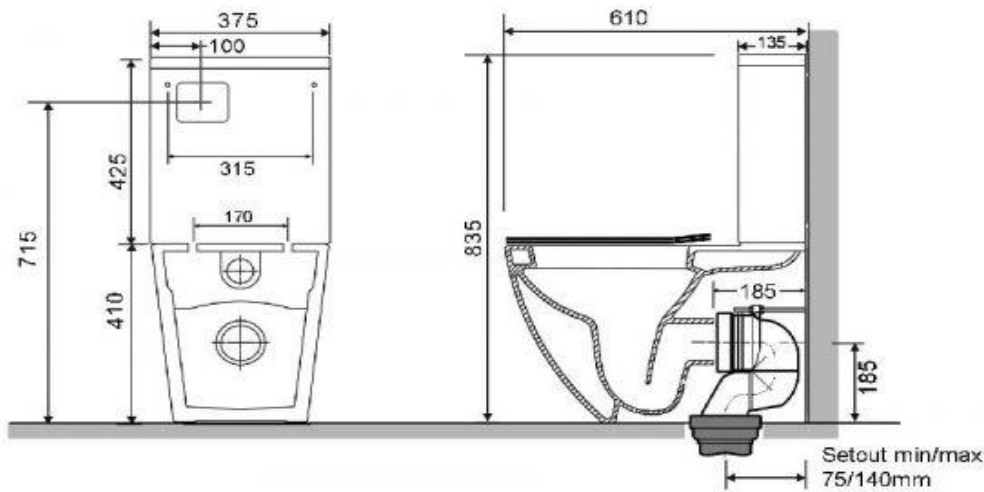

## Luci2 Back To Wall Suite with Slim Seat

WDLU1000RS

Luci2 Toilet Suite with Soft Close Slim Seat

The Luci2 toilet by Verotti is a high quality back to wall suite featuring;

Compact 610mm deep design

Thin profile soft close seat with a quick release stainless steel hinge

Rimless technology increases the flush velocity for excellent clearing capability

Steep sided unobstructed bowl

P trap with an adjustable S trap waste adaptor

Looking from the front; LHS top, back both sides bottom side connection options