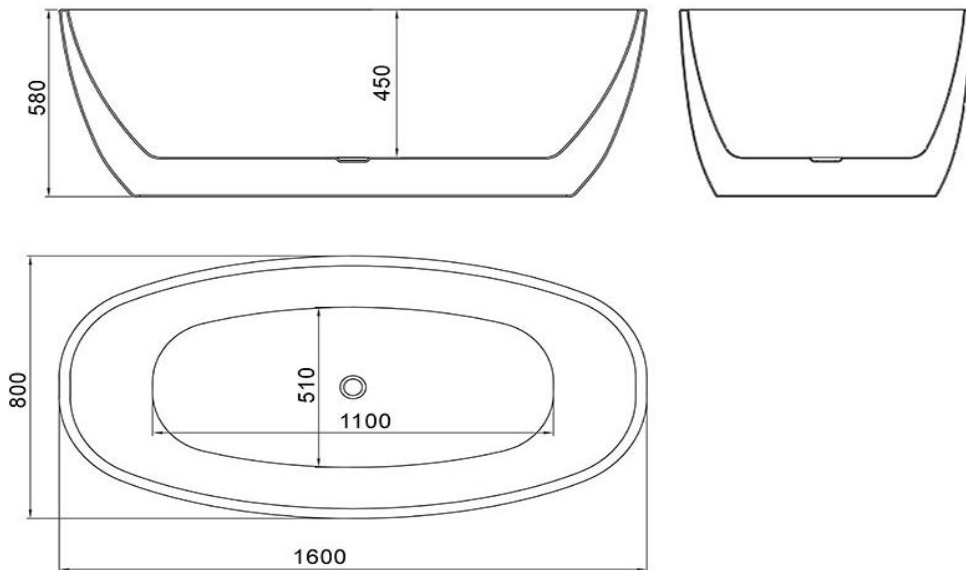

Coco Freestanding Bath

WD6026WH

Coco 1600mm Freestanding Bath Gloss White

1600mm free standing bath in high quality pure acrylic

Includes 'klikklak' pop-up waste.

Approx. 70kg in weight

CARE AND USE

Acrylic Baths