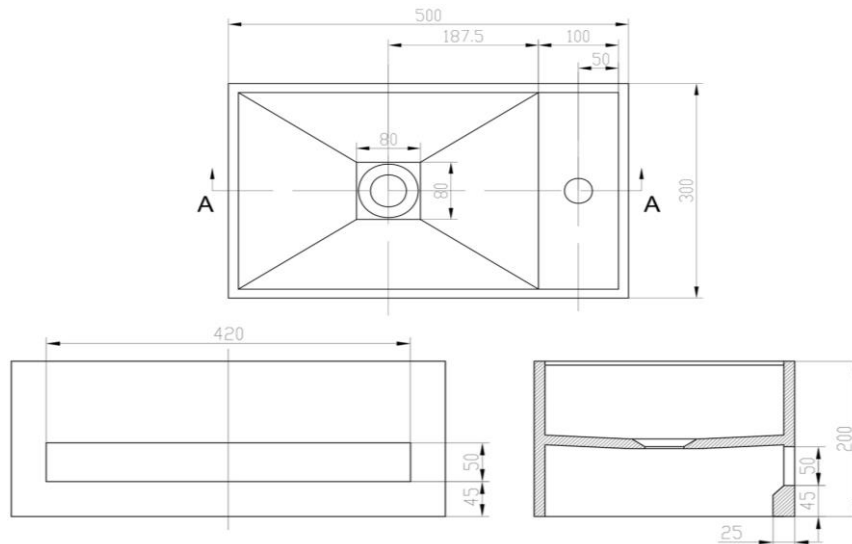

Istone Wall Mounted Wash Closet Basin

WD3877WH

iStone WC Basin 500 x 300 x 200mm Gloss White

iStone gloss white wall mounted WC basin with a single tap hole.

500mm wide x 300mm deep x 200mm high

Made from a solid homogeneous composite material which is dimensionally accurate, inert, non toxic, durable and repairable.

Note: Klikclak wastes are sold separately

CARE AND USE

iStone Basins

iStone composite stone basins should be wiped clean regularly and are best cleaned with cream or mild abrasive cleaners. Do not use harsh abrasives on the basin surfaces.

LIMITED PRODUCT WARRANTIES

To be read in conjunction with and subject to all terms and conditions contained in the Waterware 'Producer Statement' available on-line (<http://www.waterware.co.nz/media-downloads>) From date of purchase, Waterware Services warrants products from the following categories to be free from manufacturing defect subject to exclusions (if applicable):

Category	Domestic Installations	Commercial Installations	Exclusions	Wels
Basins	5 years parts and labour	1 years parts and labour	None	Not required