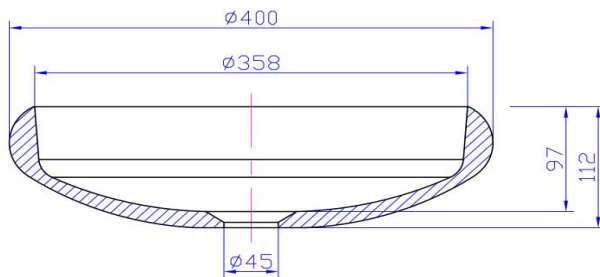

## iStone Flotte Solid Surface Basin

WD38587MW

iStone Flotte Basin 400 x 110mm Matte White

Flotte basin in solid surface with a matte white finish

400mm diameter x 110mm high

Note: Klikklak wastes are sold separately