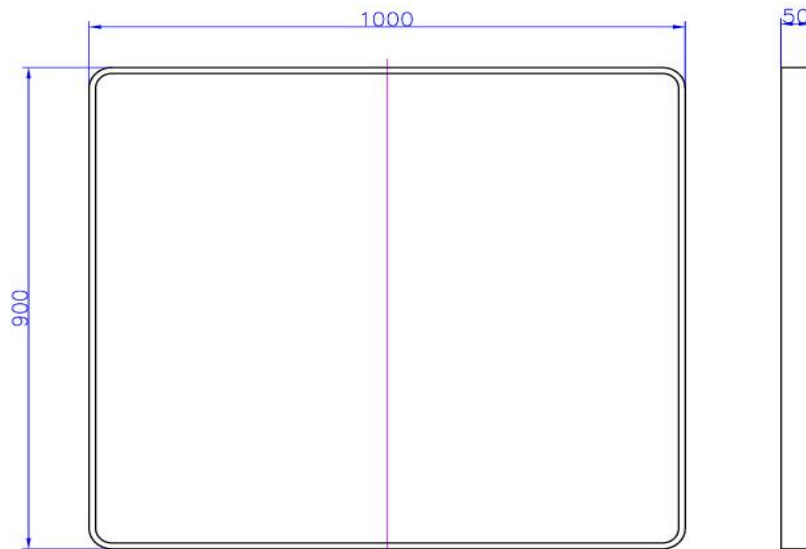

iStone Square Mirror Gloss White

WD2908F2WH

900 x 1000mm Square Mirror Gloss White

iStone rectangle mirror in a painted gloss white frame

The frame is made from solid surface engineered stone
900 x 1000 x 50mm