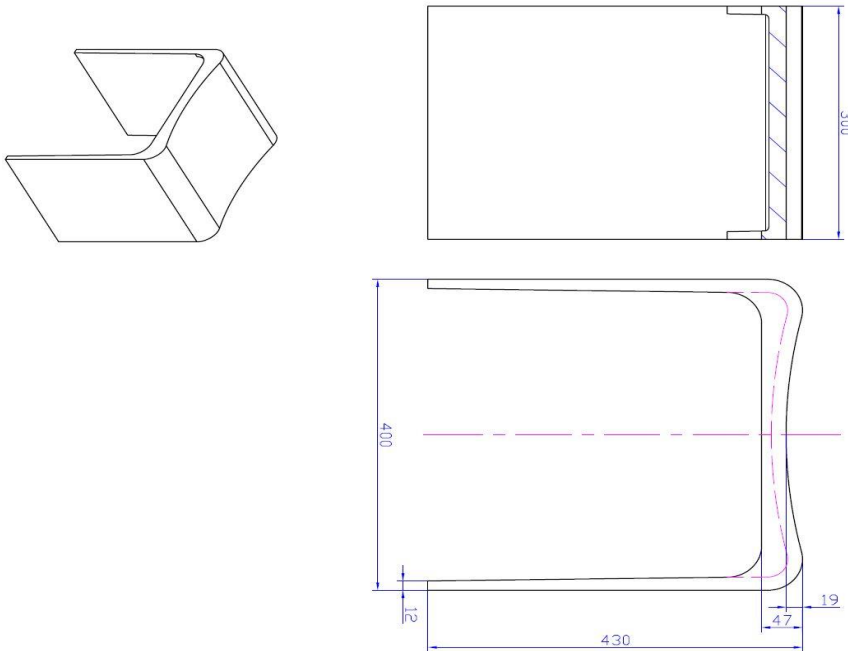

iStone Shower Stool

WD1113WH

iStone Shower Stool Gloss White

iStone shower stool in a sturdy gloss white stone resin.
400mm wide x 300mm deep x 430mm high
Weight = 10kg

CARE AND USE

Gloss stone resin basins and baths