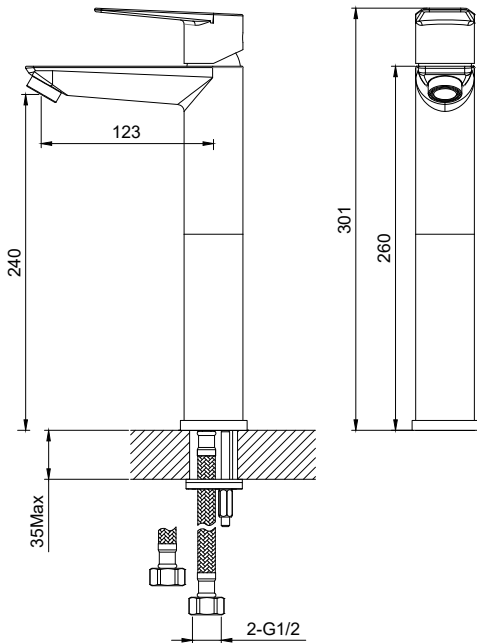

## OLYMPIA High Rise Basin Mixer VOP22

### TECHNICAL DETAILS:

- Spout Height: 240mm
- Spout Reach: 123mm
- 1/2" (15mm) Plumbing Connections
- All Pressures
- Max Pressure: 500kPa (As per AS/NZ 3500.1)
- Min. Pressure: 35kPa
- Max. Temp: 65deg.C
- WELS Rating: Low/Unequal 3 Star ; 8.5L/min  
Mains 4 Star ; 7.5L/min
- 10 Year Warranty (Labour, Parts & Replacement)
- 5 Year Warranty on PVD Finish