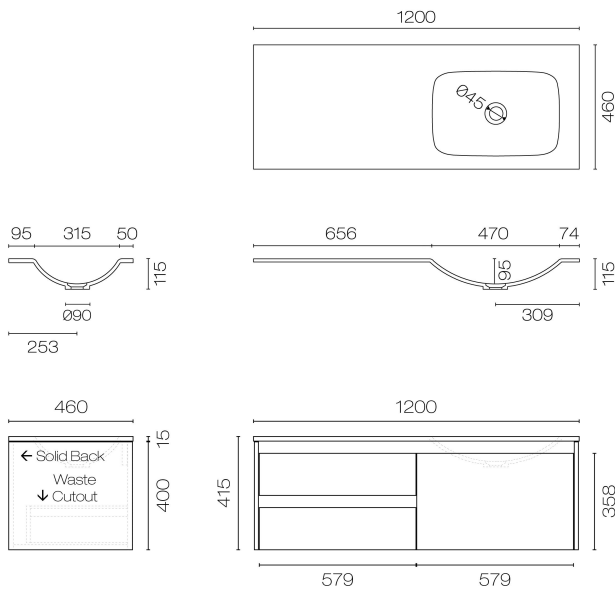

Stanza Spio 1200 3 Drawer Vanity Right Basin

Code: STS120.S3R

Brand	Progetto
Designer	Plumblin
Origin	Cabinet: New Zealand
Installation	Wall hung
Width (mm)	1200
Depth (mm)	460
Height (mm)	415
Warranty	7 Years
Overflow	No
Waste Size	32mm
Waste Included	No
Taphole	None (can be drilled onsite with drill bit supplied)
Soft Close Drawer/s	Yes
Cabinet Material	Oak Veneer
Vanity Top Material	Solid Surface
Approx Lead Time	10 weeks may apply for some colours. Please enquire for accurate leadtime
Notes	Custom paint colour \$POA
Other Information	Vanity top is repairable and renewable

Scan to View
Product Online