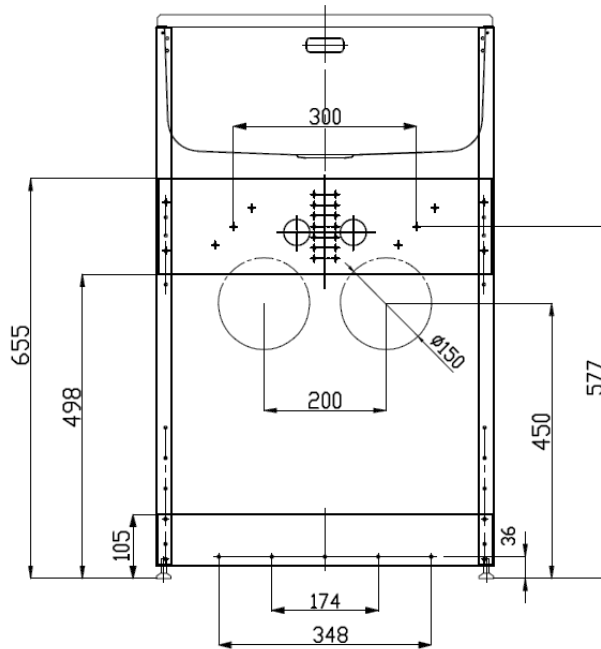

Description

ROBINHOOD STANDARD SUPERTUB SERIES 3 CONSOLE CONTROL S/S GOOSENECK TAP
ST3783

Dimensions

Specifications

Tapware

Tapware type	#304 Stainless Steel Gooseneck Tap
WELS rating	5 Stars, 5.5L per minute
Max & Min pressure	Maximum pressure 72.5 PSI (500 kPa); Minimum pressure 22 PSI (150 kPa)
Temperature range	Recommended temperature range 5° to 65°C; Maximum temperature 80°C

Sink

Bowl type	0.8mm polished #304 Stainless Steel
Bowl capacity	38L gross capacity measured to the top; 30L capacity to overflow
Waste type	Modern basket waste
Overflow	Yes, modern overflow design

Cabinet

Handle type	1x Square brushed pole handle
Door opening	Reversible, can be either left or right hand opening
Internal shelf and floor	Yes
Adjustable levelling feet	Yes
Side apertures for hoses	Yes, on both sides
Washing machine taps	Console control
3 Way ball valves isolators	Yes, included
Washing machine waste pipe	Separate
Cabinet color/finish	Satin white/powder coated
Cabinet material	0.6mm galvanized steel

Dimensions & Weights

Product dimensions (mm)	W558*D565*H(900-920)
Carton dimensions (mm)	W575*D585*H965
Gross/Net weight (Kg)	21/18

Warranty

Tapware & Cabinet	2 years on parts & labour from the date of purchase
Sink	5 years on parts & labour from the date of purchase