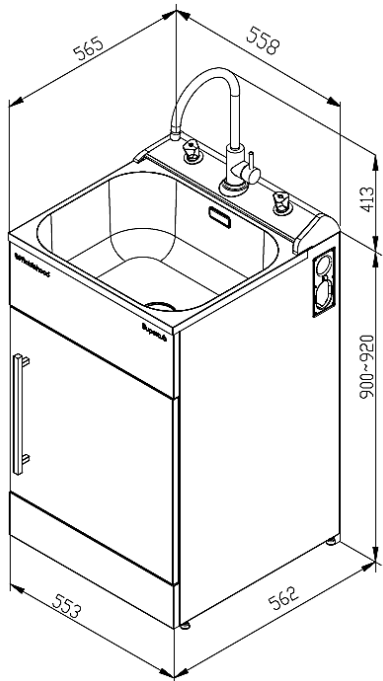

Description

ROBINHOOD STANDARD SUPERTUB SERIES 3 CONSOLE CONTROL S/S GOOSENECK TAP
ST3783

Dimensions

Specifications

Tapware

Tapware type	#304 Stainless Steel Gooseneck Tap
WELS rating	5 Stars, 5.5L per minute
Max & Min pressure	Maximum pressure 72.5 PSI (500 kPa); Minimum pressure 22 PSI (150 kPa)
Temperature range	Recommended temperature range 5° to 65°C; Maximum temperature 80°C

Sink

Bowl type	0.8mm polished #304 Stainless Steel
Bowl capacity	38L gross capacity measured to the top; 30L capacity to overflow
Waste type	Modern basket waste
Overflow	Yes, modern overflow design

Cabinet

Handle type	1x Square brushed pole handle
Door opening	Reversible, can be either left or right hand opening
Internal shelf and floor	Yes
Adjustable levelling feet	Yes
Side apertures for hoses	Yes, on both sides
Washing machine taps	Console control
3 Way ball valves isolators	Yes, included
Washing machine waste pipe	Separate
Cabinet color/finish	Satin white/powder coated
Cabinet material	0.6mm galvanized steel

Dimensions & Weights

Product dimensions (mm)	W558*D565*H(900-920)
Carton dimensions (mm)	W575*D585*H965
Gross/Net weight (Kg)	21/18

Warranty

Tapware & Cabinet	2 years on parts & labour from the date of purchase
Sink	5 years on parts & labour from the date of purchase