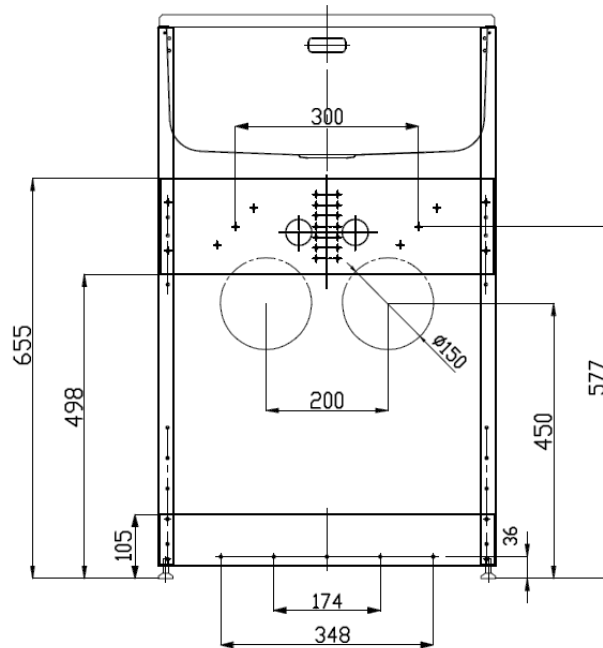

Description

ROBINHOOD STANDARD SUPERTUB SERIES 3 CONSOLE S/S GOOSENECK TAP
ST3703

Dimensions

Specifications

Tapware

Tapware type	#304 Stainless Steel Gooseneck Tap
WELS rating	5 Stars, 5.5L per minute
Max & Min pressure	Maximum pressure 72.5 PSI (500 kPa); Minimum pressure 22 PSI (150 kPa)
Temperature range	Recommended temperature range 5° to 65°C; Maximum temperature 80°C

Sink

Bowl type	0.8mm polished #304 Stainless Steel
Bowl capacity	38L gross capacity measured to the top; 30L capacity to overflow
Waste type	Modern basket waste
Overflow	Yes, modern overflow design

Cabinet

Handle type	1x Square brushed pole handle
Door opening	Reversible, can be either left or right hand opening
Internal shelf and floor	Yes
Adjustable levelling feet	Yes
Side apertures for hoses	Yes, on both sides
3 Way ball valves isolators	Yes, included
Washing machine waste pipe	Separate
Cabinet color/finish	Satin white/powder coated
Cabinet material	0.6mm galvanized steel

Dimensions & Weights

Product dimensions (mm)	W558*D565*H(900-920)
Carton dimensions (mm)	W575*D585*H965
Gross/Net weight (Kg)	21/18

Warranty

Tapware & Cabinet	2 years on parts & labour from the date of purchase
Sink	5 years on parts & labour from the date of purchase