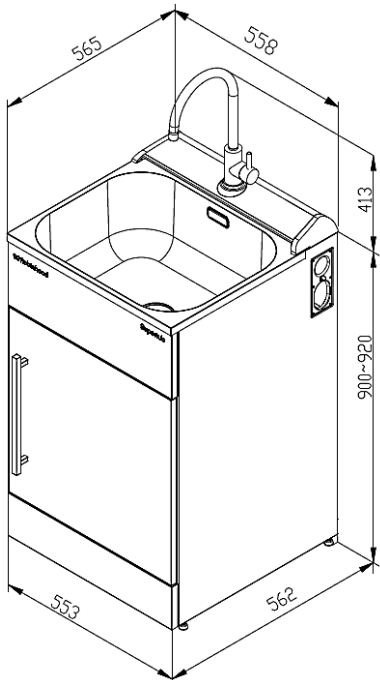

Description

ROBINHOOD STANDARD SUPERTUB SERIES 3 CONSOLE S/S GOOSENECK TAP
ST3703

Dimensions

Specifications

Tapware

Tapware type	#304 Stainless Steel Gooseneck Tap
WELS rating	5 Stars, 5.5L per minute
Max & Min pressure	Maximum pressure 72.5 PSI (500 kPa); Minimum pressure 22 PSI (150 kPa)
Temperature range	Recommended temperature range 5° to 65°C; Maximum temperature 80°C

Sink

Bowl type	0.8mm polished #304 Stainless Steel
Bowl capacity	38L gross capacity measured to the top; 30L capacity to overflow
Waste type	Modern basket waste
Overflow	Yes, modern overflow design

Cabinet

Handle type	1x Square brushed pole handle
Door opening	Reversible, can be either left or right hand opening
Internal shelf and floor	Yes
Adjustable levelling feet	Yes
Side apertures for hoses	Yes, on both sides
3 Way ball valves isolators	Yes, included
Washing machine waste pipe	Separate
Cabinet color/finish	Satin white/powder coated
Cabinet material	0.6mm galvanized steel

Dimensions & Weights

Product dimensions (mm)	W558*D565*H(900-920)
Carton dimensions (mm)	W575*D585*H965
Gross/Net weight (Kg)	21/18

Warranty

Tapware & Cabinet	2 years on parts & labour from the date of purchase
Sink	5 years on parts & labour from the date of purchase