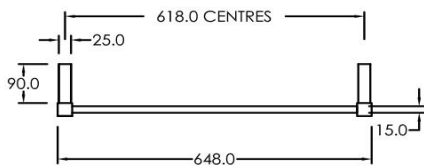

# Electric Square Towel Rail 240V

RTLSQ900650GM

Electric Square Towel Rail 240V 900 x 650mm Gun Metal

Our extensive range of electric heated square towel rails come in satin black, chrome, brushed stainless and gun metal. They have left or right hand dual wiring, 240V and are AS/NZS 60335 safety approved. Made from stainless steel.