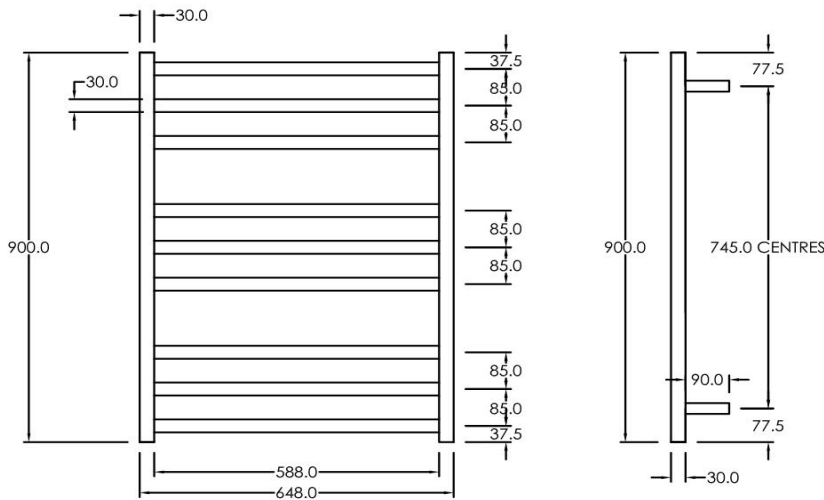

# Electric Square Towel Rail 240V

RTLSQ900650GM

Electric Square Towel Rail 240V 900 x 650mm Gun Metal

Our extensive range of electric heated square towel rails come in satin black, chrome, brushed stainless and gun metal. They have left or right hand dual wiring, 240V and are AS/NZS 60335 safety approved. Made from stainless steel.