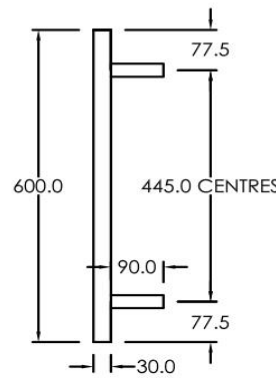

Electric Square Towel Rail 240V

RTLSQ600650GM

Electric Square Towel Rail 240V 600 x 650mm Gun Metal

Our extensive range of electric heated square towel rails come in satin black, chrome, brushed stainless and gun metal. They have left or right hand dual wiring, 240V and are AS/NZS 60335 safety approved. Made from stainless steel.