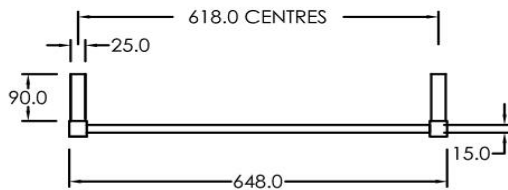

Electric Square Towel Rail 240V

RTLSQ600650GM

Electric Square Towel Rail 240V 600 x 650mm Gun Metal

Our extensive range of electric heated square towel rails come in satin black, chrome, brushed stainless and gun metal. They have left or right hand dual wiring, 240V and are AS/NZS 60335 safety approved. Made from stainless steel.