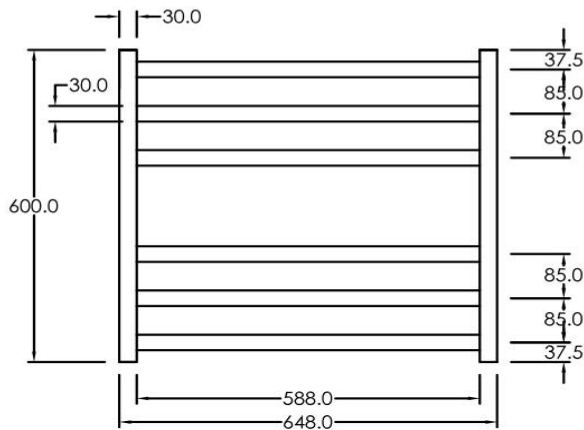

Electric Square Towel Rail 240V

RTLSQ600650GM

Electric Square Towel Rail 240V 600 x 650mm Gun Metal

Our extensive range of electric heated square towel rails come in satin black, chrome, brushed stainless and gun metal. They have left or right hand dual wiring, 240V and are AS/NZS 60335 safety approved. Made from stainless steel.