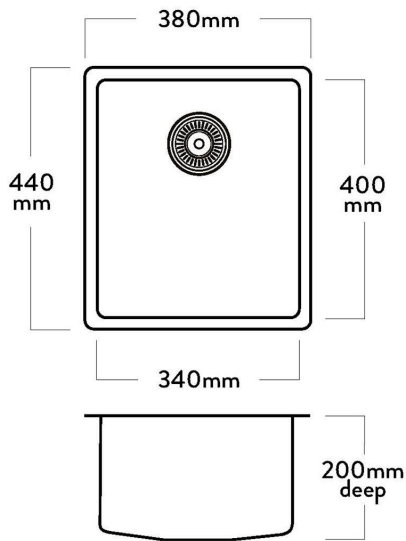

PR100 MERCER PRESSATO SERIES SINGLE BOWL

A sleek, stylish, tight radius sink. The linear shape of the PRESSATO series reflects modern design trends and is manufactured to the highest quality standards. The Mercer PRESSATO PR100 Stainless Steel Single Bowl is pressed from durable 1.0mm, 304 grade stainless steel providing a stable and hygienic surface.

SPECIFICATIONS

Code: PR100

Type: Single bowl

Cabinet Size: 400mm

Dimensions: 380 x 440 x 200mm

Bowl Size: 340 x 400 x 200mm

Material: 1.0mm, 304 Grade

Finish: Silk

FEATURES

15mm Corner Radius

Pressed bowl with good fall to the waste

15 l/min overflow capacity

Sound deadening pads

90mm basked waste

Made in Europe

Associated Products