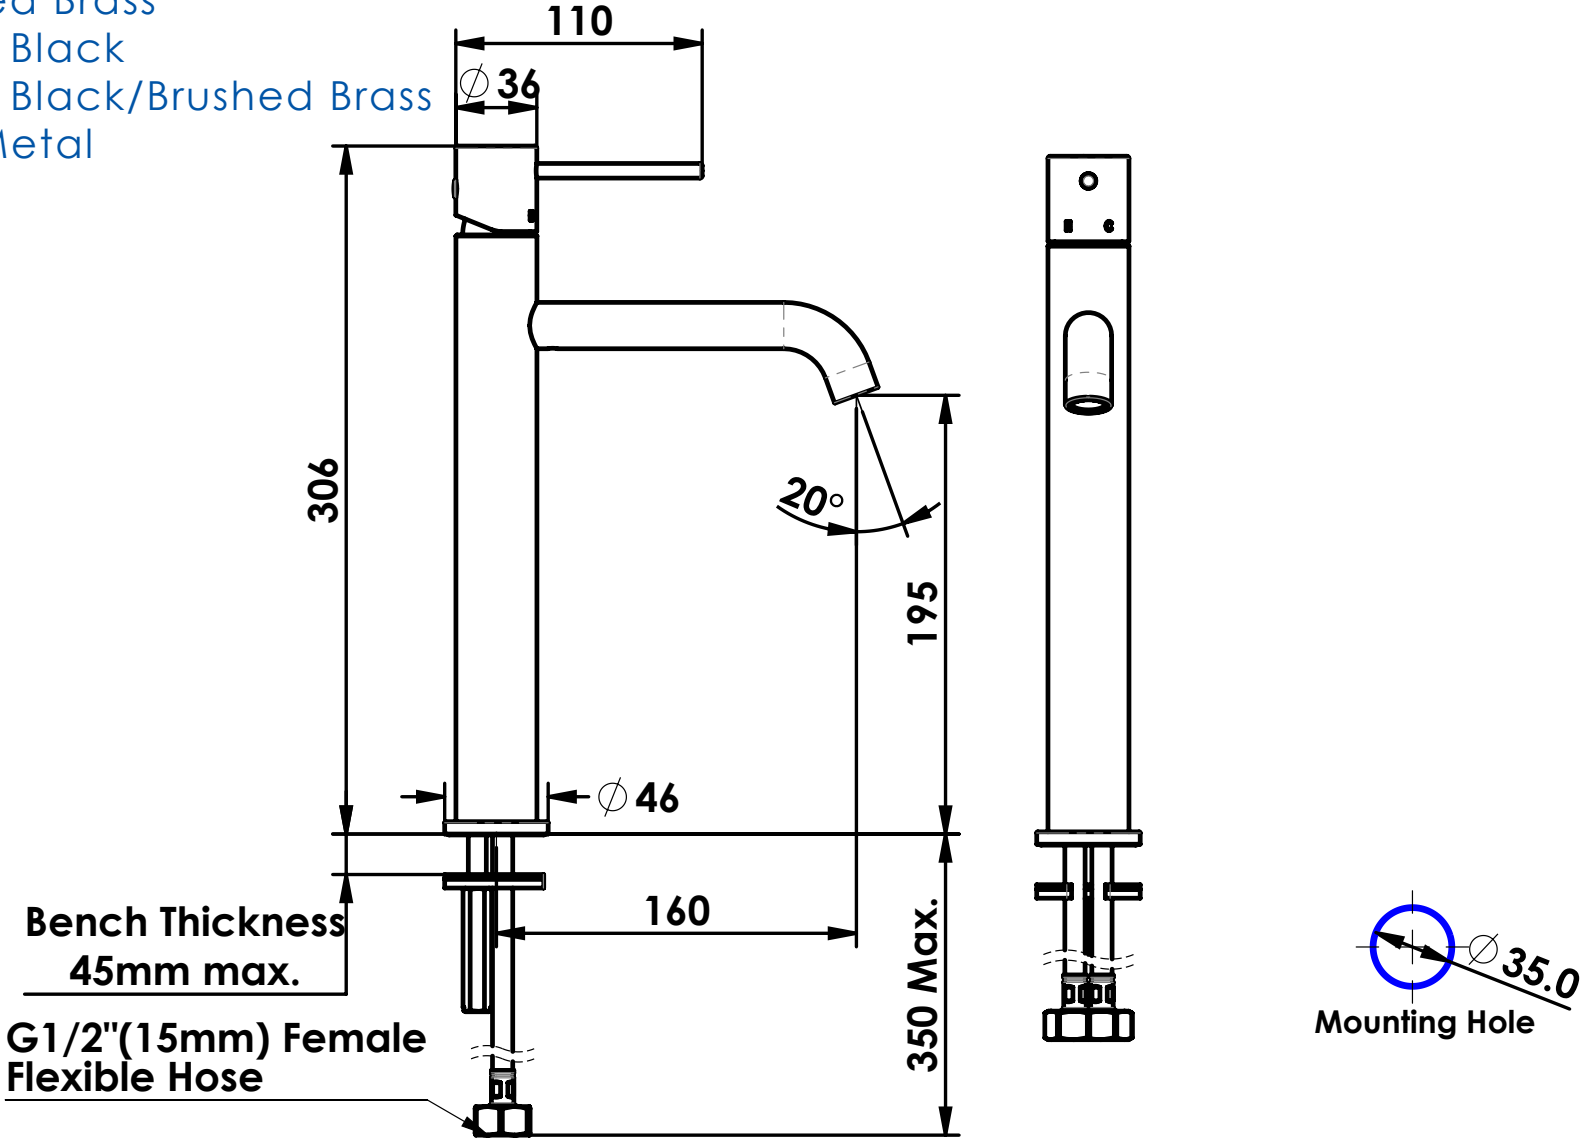

GISELE TOWER BASIN MIXER

- 18402560 | Chrome
- 18402563 | Brushed Stainless
- 18402566 | Brushed Brass
- 18402567 | Matte Black
- 18402568 | Matte Black/Brushed Brass
- 18402569 | Gun Metal

NZ: 0800 655 455 | nzsales@greenstapware.com
 AU: 1800 244 992 | aussales@greenstapware.com