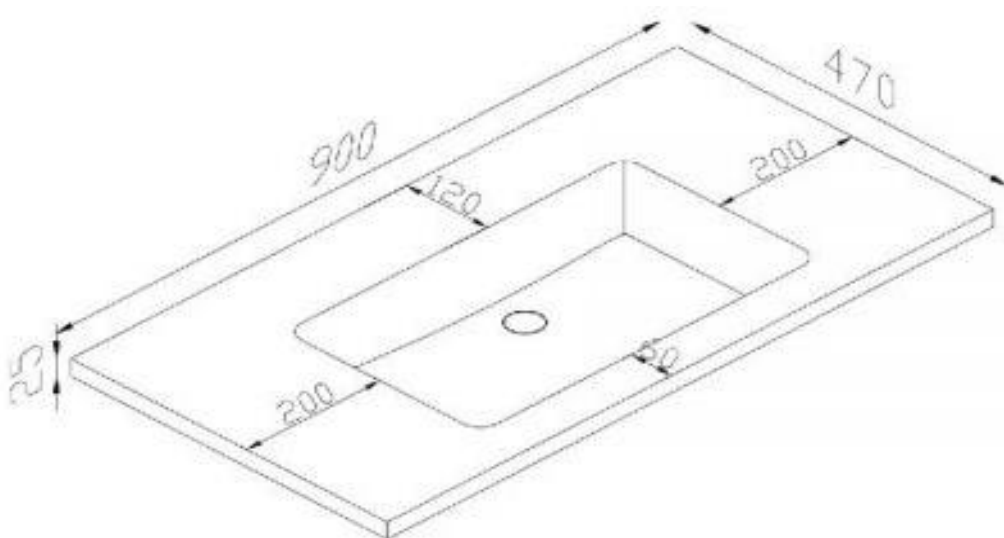

## Kzoao 900mm Honed Lexus Top

KZTL900A

Kzoao 900mm Honed Lexus Top Matte White

Kzoao Lexus stone resin single basin top  
 Undrilled so can be installed with deck mounted or wall mounted tapware  
 In a honed matte white finish  
 900mm wide x 470mm deep x 25mm thick  
 Made from a solid homogeneous composite material which is dimensionally accurate, inert, non toxic, durable and repairable.