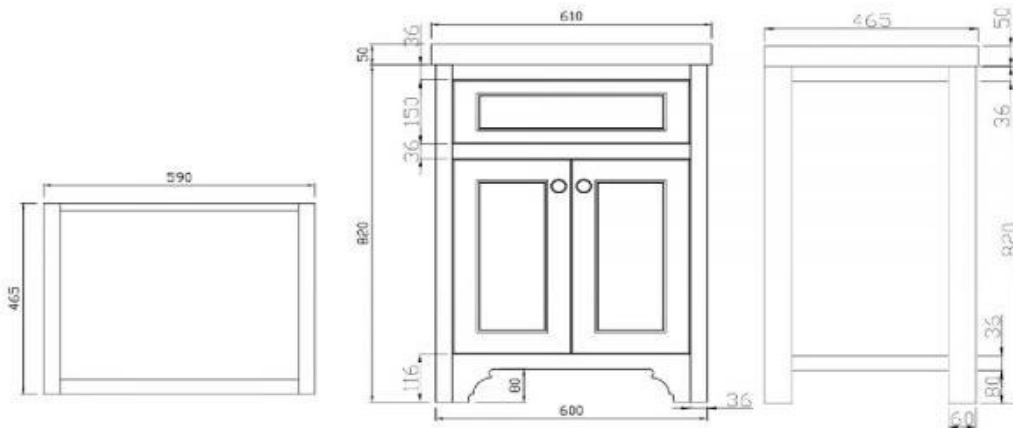

England Freestanding Vanity

KZENG600GY

Kzoao 600mm Freestanding Grey England Vanity

600mm grey cabinet and single bowl 'England' top
 Freestanding cabinet with soft close drawers finished in a matte grey laquered paint finish over 'E-ZERO' low formaldehyde emitting MDF
 Honed white stone resin slab top with integrated overflow protection
 Chrome drawer pulls