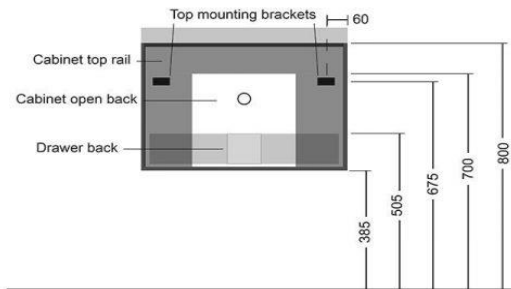

## Kzoao 600 Black Oak Vanity

KZCS600BL

Kzoao 600mm Black Vanity Single Waste Cut Out

600mm black wood grain deep drawer cabinet  
 Wall hung cabinet with soft close drawers finished in a black wood grain laminate finish over 'E-ZERO' low formaldehyde emitting MDF

Note: The vanity and top are sold separately, if you require both please ensure you add both to your cart

Rear View (KZCS600)  
 600mm wide x 470mm deep x 415mm high