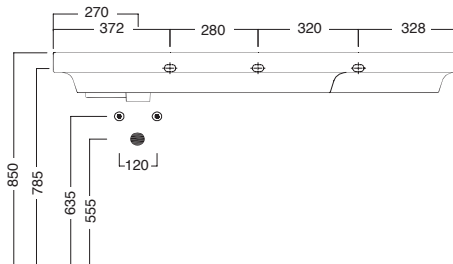

GD130D2DX/GD130D2DXT

Grandangolo.

Michel César

bathroom collection

A	1280
B	345
C	400
D	
E	
F	
G	
H	
I	490

1300, 2 drawer

- + Dimensions — W 1300mm H 500mm D 490mm
- + Paint — The paint used on our products is polyurethane or UV based. It is five times harder and more durable than lacquer finishes. Hundreds of colour matches available.
- + Timber finishes — Our timber finishes are available Dark Oak, Natural Oak, White Oak, Walnut, Noce, Chestnut and Tussock. Being 100% natural products, each will have variations in grain and colour. All come stained and sealed with a protective UV finish.