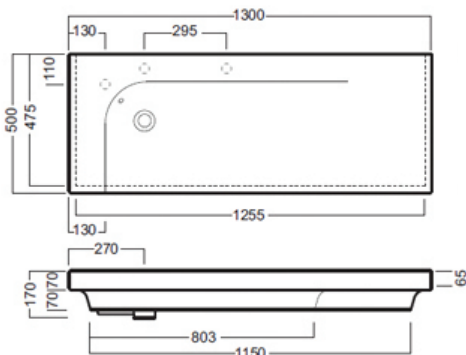

GD130D2DX/GD130D2DXT

Grandangolo.

Michel César

bathroom collection

A	1280
B	345
C	400
D	
E	
F	
G	
H	
I	490

1300, 2 drawer

- + Dimensions — W 1300mm H 500mm D 490mm
- + Paint — The paint used on our products is polyurethane or UV based. It is five times harder and more durable than lacquer finishes. Hundreds of colour matches available.
- + Timber finishes — Our timber finishes are available Dark Oak, Natural Oak, White Oak, Walnut, Noce, Chestnut and Tussock. Being 100% natural products, each will have variations in grain and colour. All come stained and sealed with a protective UV finish.