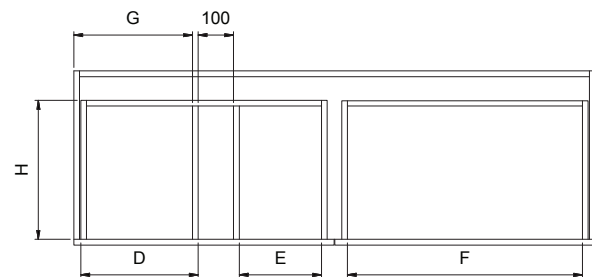

GD130D2DX/GD130D2DXT

Grandangolo.

Michel César

bathroom collection

A	1280
B	345
C	400
D	
E	
F	
G	
H	
I	490

1300, 2 drawer

- + Dimensions — W 1300mm H 500mm D 490mm
- + Paint — The paint used on our products is polyurethane or UV based. It is five times harder and more durable than lacquer finishes. Hundreds of colour matches available.
- + Timber finishes — Our timber finishes are available Dark Oak, Natural Oak, White Oak, Walnut, Noce, Chestnut and Tussock. Being 100% natural products, each will have variations in grain and colour. All come stained and sealed with a protective UV finish.