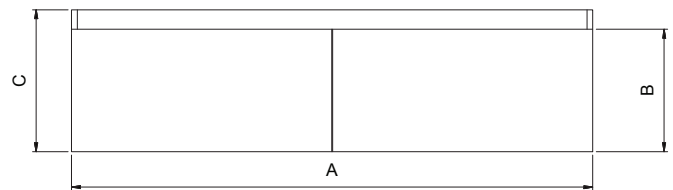

GD130D2DX/GD130D2DXT

Grandangolo.

Michel César

bathroom collection

A	1280
B	345
C	400
D	
E	
F	
G	
H	
I	490

1300, 2 drawer

- + Dimensions — W 1300mm H 500mm D 490mm
- + Paint — The paint used on our products is polyurethane or UV based. It is five times harder and more durable than lacquer finishes. Hundreds of colour matches available.
- + Timber finishes — Our timber finishes are available Dark Oak, Natural Oak, White Oak, Walnut, Noce, Chestnut and Tussock. Being 100% natural products, each will have variations in grain and colour. All come stained and sealed with a protective UV finish.