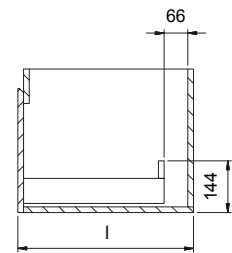

GD130D2DX/GD130D2DXT

Grandangolo.

Michel César

bathroom collection

A	1280
B	345
C	400
D	
E	
F	
G	
H	
I	490

1300, 2 drawer

- + Dimensions — W 1300mm H 500mm D 490mm
- + Paint — The paint used on our products is polyurethane or UV based. It is five times harder and more durable than lacquer finishes. Hundreds of colour matches available.
- + Timber finishes — Our timber finishes are available Dark Oak, Natural Oak, White Oak, Walnut, Noce, Chestnut and Tussock. Being 100% natural products, each will have variations in grain and colour. All come stained and sealed with a protective UV finish.