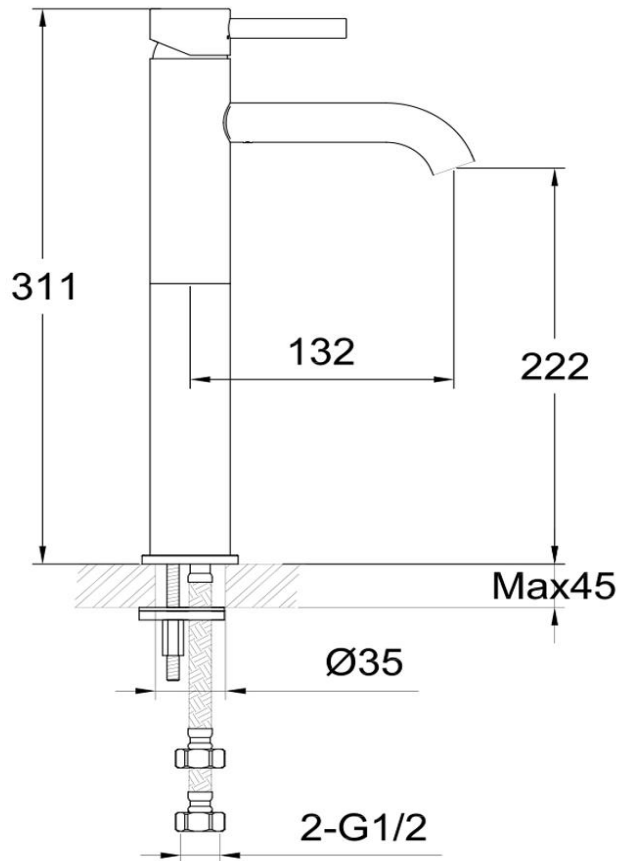

Tall Basin Mixer

TUNE

FWSC8268KBG

Scarab Tall Basin Mixer Brushed Gold (Knurled Handle)

Tall height basin mixer for vessel basin installations in brushed gold with a knurled handle

222mm aerator height x 132mm reach

Recommended working pressure 200 – 500kPa (balanced)

CARE AND USE

Tapware

All finishes are smooth, abrasion resistant, corrosion resistant, fade-proof and easy to clean. All finishes are super hard wearing surfaces that won't chip, peel or tarnish with normal use. All surfaces should be regularly wiped clean with non scouring, neutral wash solutions.

LIMITED PRODUCT WARRANTIES

To be read in conjunction with and subject to all terms and conditions contained in the Waterware 'Producer Statement' available on-line (<http://www.waterware.co.nz/media-downloads>) From date of purchase, Waterware Services warrants products from the following categories to be free from manufacturing defect subject to exclusions (if applicable):

Category	Domestic Installations	Commercial Installations	Exclusions	Wells
Tapware | 10 year conditional warranty	5 years parts and labour, 6-10 years parts only	1 year parts and labour	Handshowers and Hoses	5 Star 5L/min