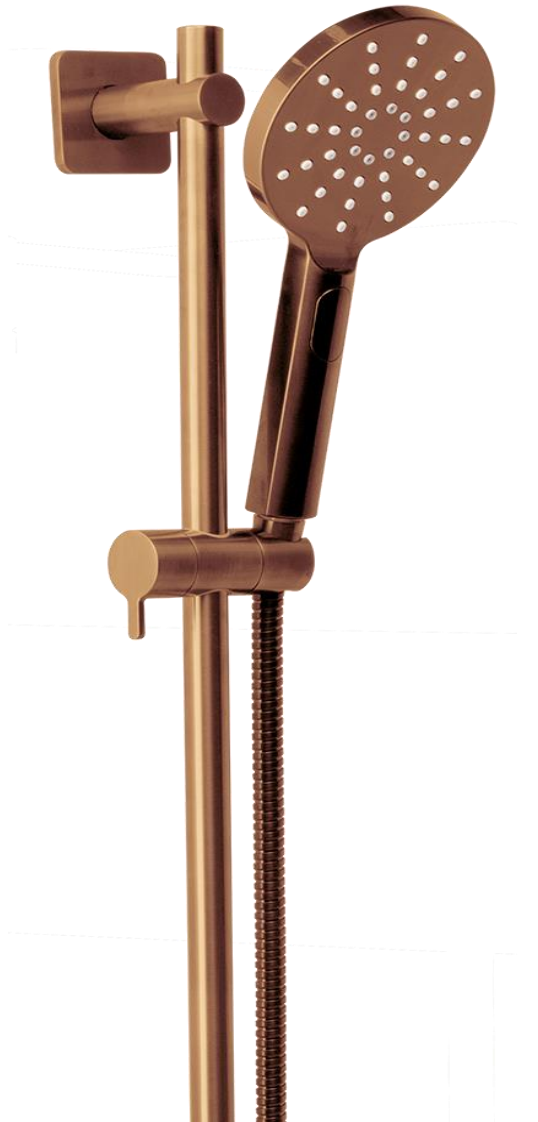

Slide Shower 3 Function Handshower

FWLO9516MBC

Loft Slide Shower 3 Function Handshower Brushed Copper

- 900mm centers and 15mm male wall elbow connection
- Full metal rail, end posts and slider for long term durability
- 1750mm metal wound shower hose
- Recommended working pressure 200 - 500kPa (balanced)

CARE AND USE

Tapware

All finishes are smooth, abrasion resistant, corrosion resistant, fade-proof and easy to clean. All finishes are super hard wearing surfaces that won't chip, peel or tarnish with normal use. All surfaces should be regularly wiped clean with non scouring, neutral wash solutions.