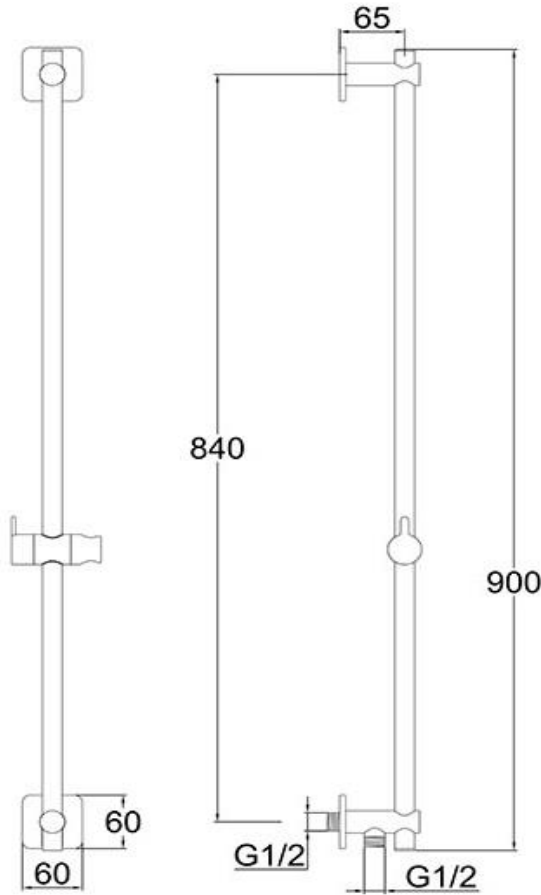

Slide Shower 3 Function Handshower

FWLO9516MBC

Loft Slide Shower 3 Function Handshower Brushed Copper

- 900mm centers and 15mm male wall elbow connection
- Full metal rail, end posts and slider for long term durability
- 1750mm metal wound shower hose
- Recommended working pressure 200 - 500kPa (balanced)