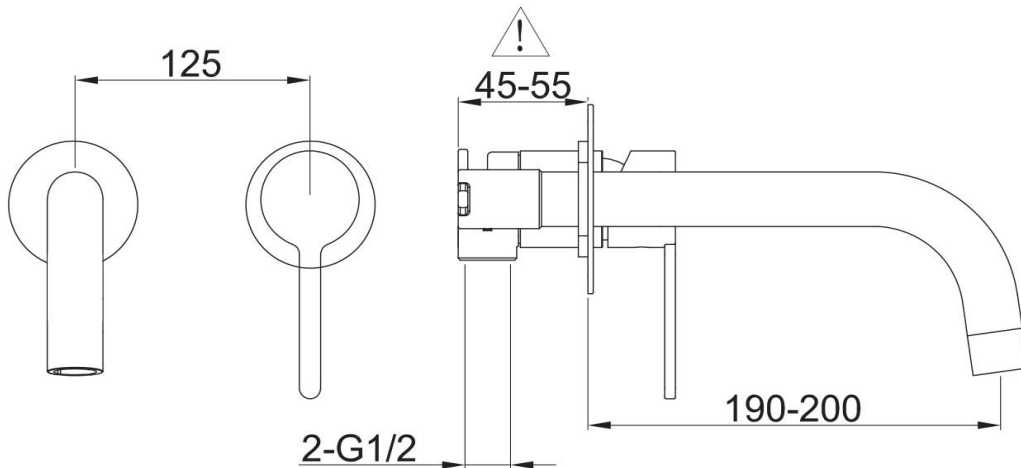

Wall Mounted Basin Mixer

TUNE

FWLO8286ABC

Loft Wall Mounted Basin Mixer Brushed Copper (small face plate)

200mm reach

Recommended working pressure 200 - 500kPa (balanced)

CARE AND USE

Tapware