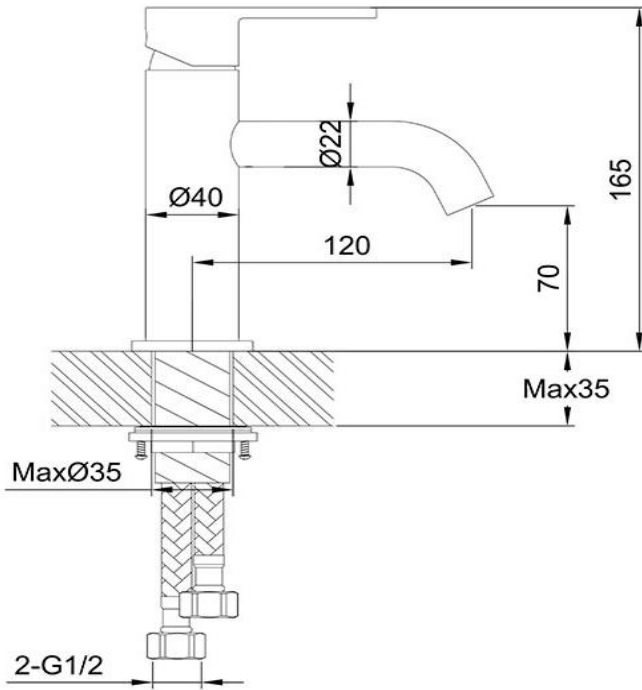

Standard Basin Mixer

TUNE

FWLO8228GM

Loft Standard Basin Mixer Gun Metal

Standard height basin mixer finished in gun metal

70mm aerator height x 120mm reach

Recommended working pressure 200 - 500kPa (balanced)