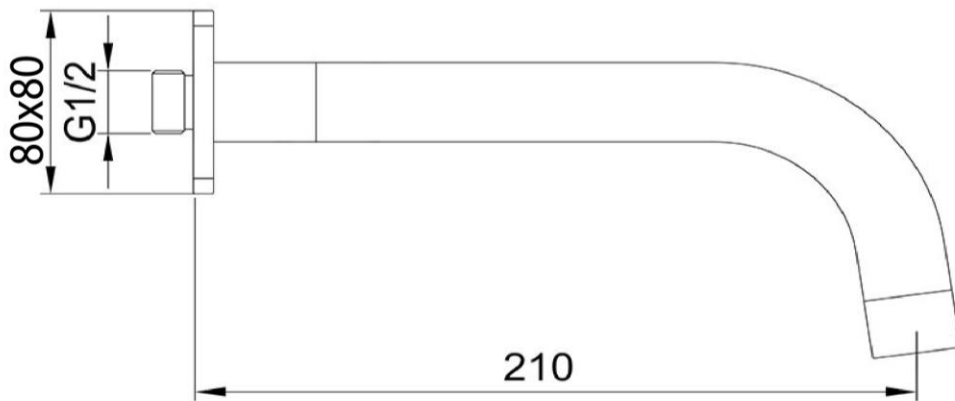

Wall Mounted Bath Spout (Round)

FWLO08ACP

Loft Wall Mounted Bath Spout (Round) Chrome

210mm reach and 15mm male connection

80mm round faceplate

CARE AND USE

Tapware

All finishes are smooth, abrasion resistant, corrosion resistant, fade-proof and easy to clean. All finishes are super hard wearing surfaces that won't chip, peel or tarnish with normal use. All surfaces should be regularly wiped clean with non scouring, neutral wash solutions.