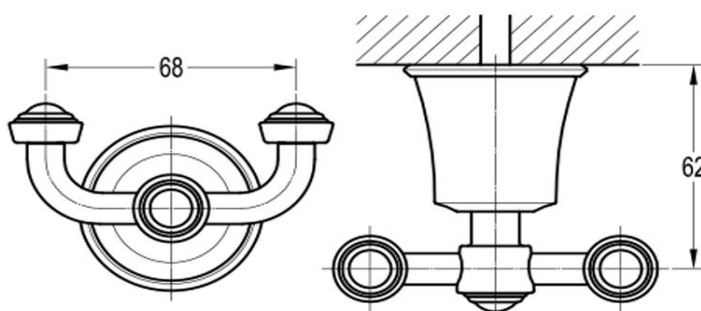

Liberty Robe Hook Chrome

FWL8988CP
Liberty Robe Hook

Wall mounted robe hook finished in chrome

CARE AND USE

Tapware

All finishes are smooth, abrasion resistant, corrosion resistant, fade-proof and easy to clean. All finishes are super hard wearing surfaces that won't chip, peel or tarnish with normal use. All surfaces should be regularly wiped clean with non scouring, neutral wash solutions.