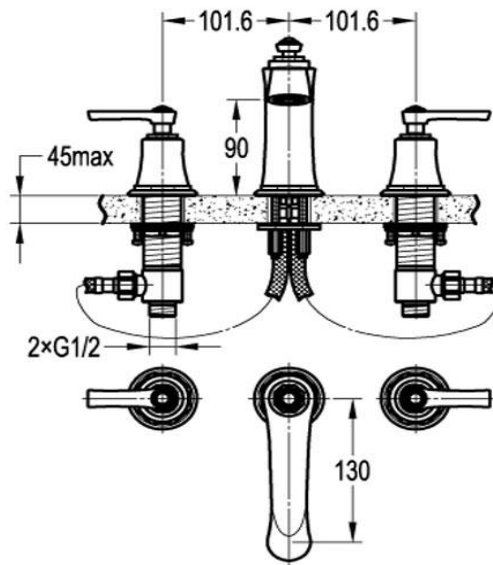

3 Hole Deck Mounted Basin Mixer

FLOVA®

FWL8259

Liberty 3 Hole Deck Mounted Basin Mixer Oil Rubbed Bronze

90mm aerator height x 130mm reach

Recommended working pressure 200 - 500kPa (balanced)

Ceramic disc cartridge