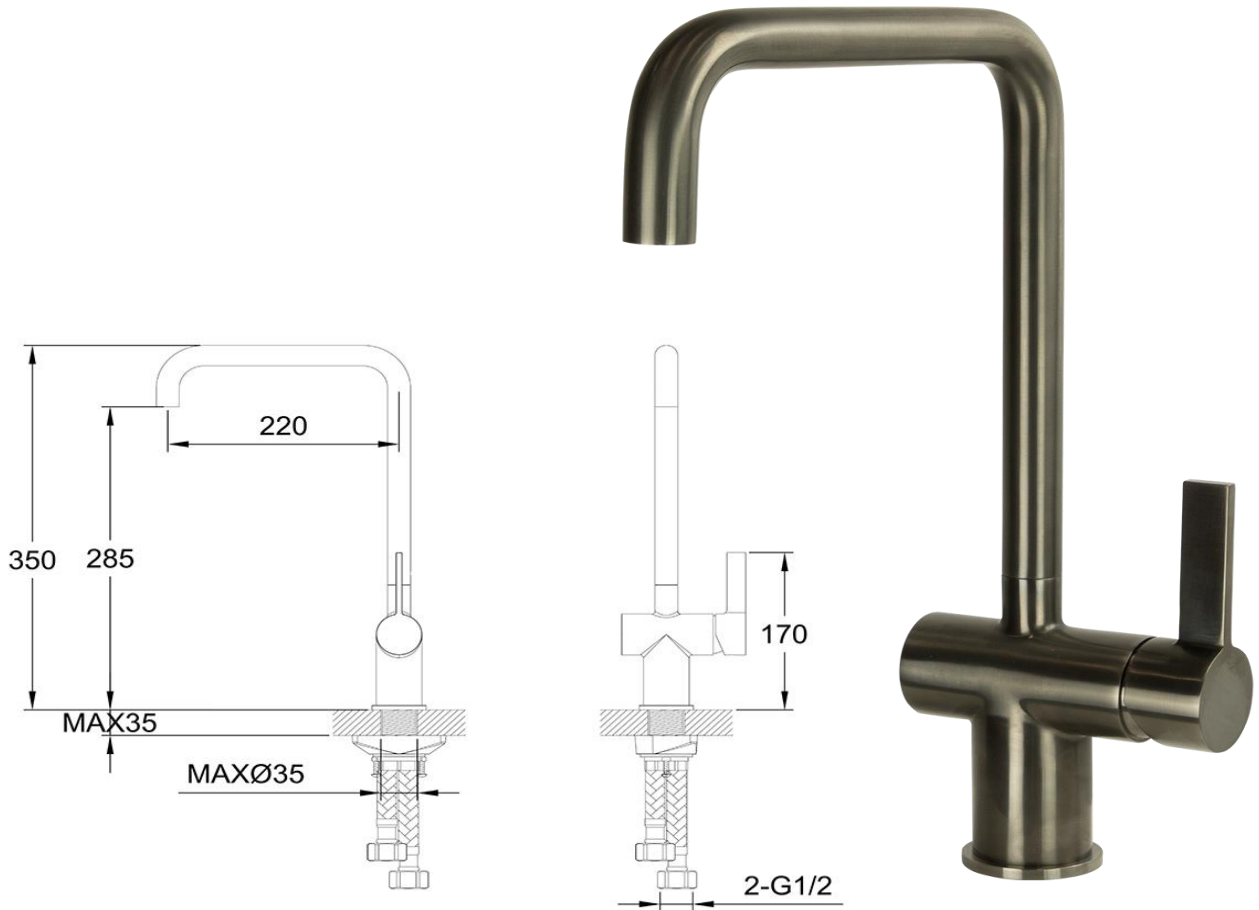

# Gooseneck Kitchen Mixer

**TUNE**

FWK7238GM

Urban Gooseneck Kitchen Mixer Gun Metal

285mm aerator height x 220mm reach

Recommended working pressure 200 - 500kPa (balanced)

Sedal ceramic disc cartridge (Made in Spain)