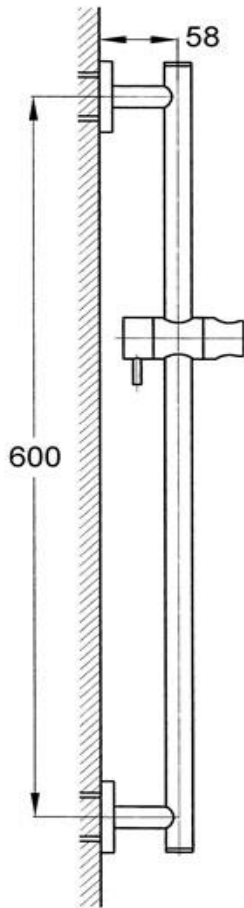

Slide Shower 1 Function Handshower

FLOVA®

FWE9516

Elisa Slide Shower 1 Function Handshower Chrome

- 600mm centers and 15mm male wall elbow connection
- Full metal rail, end posts and slider for long term durability
- 1500mm metal wound shower hose
- Recommended working pressure 200 - 500kPa (balanced)