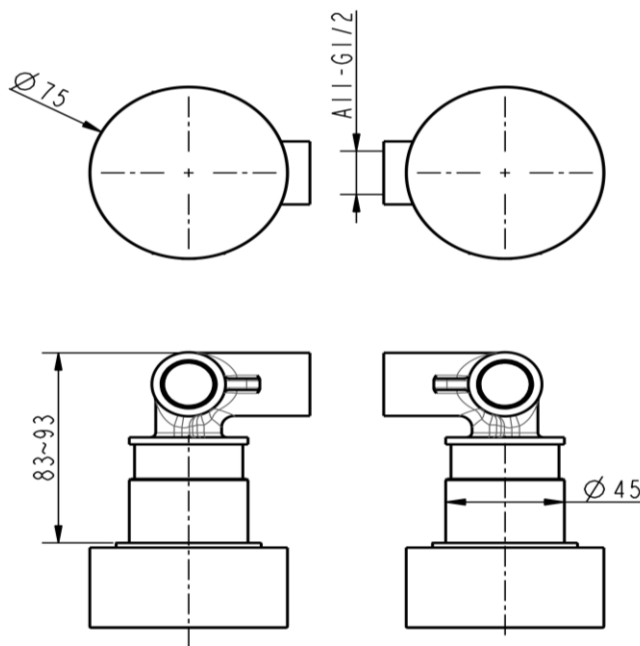

Dial Concealed Shower Mixer

FWD2077WC

Dial Concealed Shower Mixer White Concrete

Reminiscent of the 90's when progressive shower mixers were a staple in any bathroom, these minimalist mixers are now rising once again in popularity. Their compact and minimal aesthetic affords them to take up less space, while maintaining a sleek and cohesive design.

These shower mixers use progressive cartridge technology, and allow ease of operation as the user twists the dial around to achieve precise temperature control.

CARE AND USE

Tapware

All finishes are smooth, abrasion resistant, corrosion resistant, fade-proof and easy to clean. All finishes are super hard wearing surfaces that won't chip, peel or tarnish with normal use. All surfaces should be regularly wiped clean with non scouring, neutral wash solutions.

LIMITED PRODUCT WARRANTIES

To be read in conjunction with and subject to all terms and conditions contained in the Waterware 'Producer Statement' available on-line (<http://www.waterware.co.nz/media-downloads>) From date of purchase, Waterware Services warrants products from the following categories to be free from manufacturing defect subject to exclusions (if applicable):

Category	Domestic Installations	Commercial Installations	Exclusions	Wels
Tapware | 10 year conditional warranty	5 years parts and labour, 6-10 years parts only	1 year parts and labour	Handshowers and Hoses	Not rated