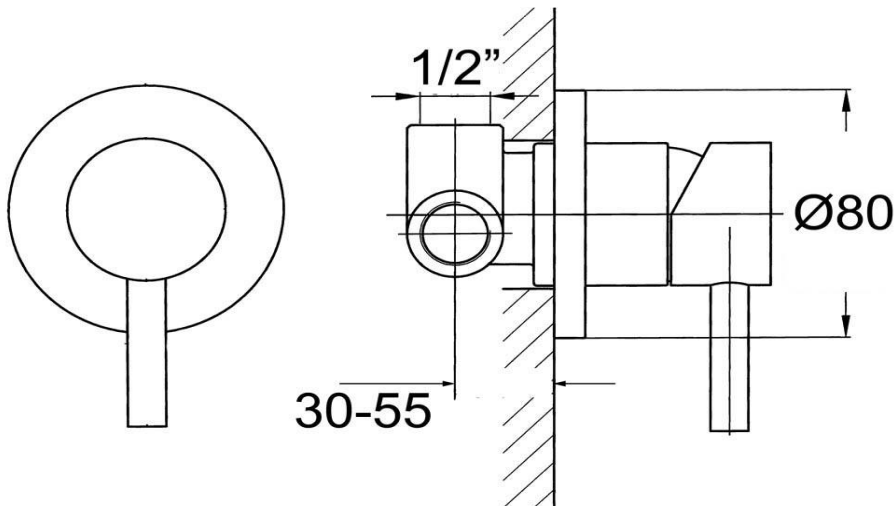

## Round Shower/Bath Mixer

**FLOVA®**

FWCB8303

Carbon Round Shower/Bath Mixer Satin Black

Durable satin black electroplated finish  
 Recommended working pressure 200 - 500kPa (balanced)  
 Sedal ceramic disc cartridge (Made in Spain)