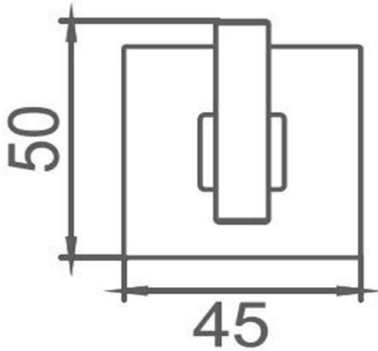

Butler Robe Hook

FWBU6182BL

Butler Robe Hook Matte Black

Butler wall mounted robe hook
Matte black finish

CARE AND USE

Tapware

All finishes are smooth, abrasion resistant, corrosion resistant, fade-proof and easy to clean. All finishes are super hard wearing surfaces that won't chip, peel or tarnish with normal use. All surfaces should be regularly wiped clean with non scouring, neutral wash solutions.