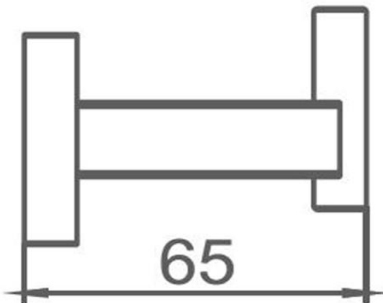

Butler Robe Hook

FWBU6182BL

Butler Robe Hook Matte Black

Butler wall mounted robe hook
Matte black finish

CARE AND USE

Tapware

All finishes are smooth, abrasion resistant, corrosion resistant, fade-proof and easy to clean. All finishes are super hard wearing surfaces that won't chip, peel or tarnish with normal use. All surfaces should be regularly wiped clean with non scouring, neutral wash solutions.