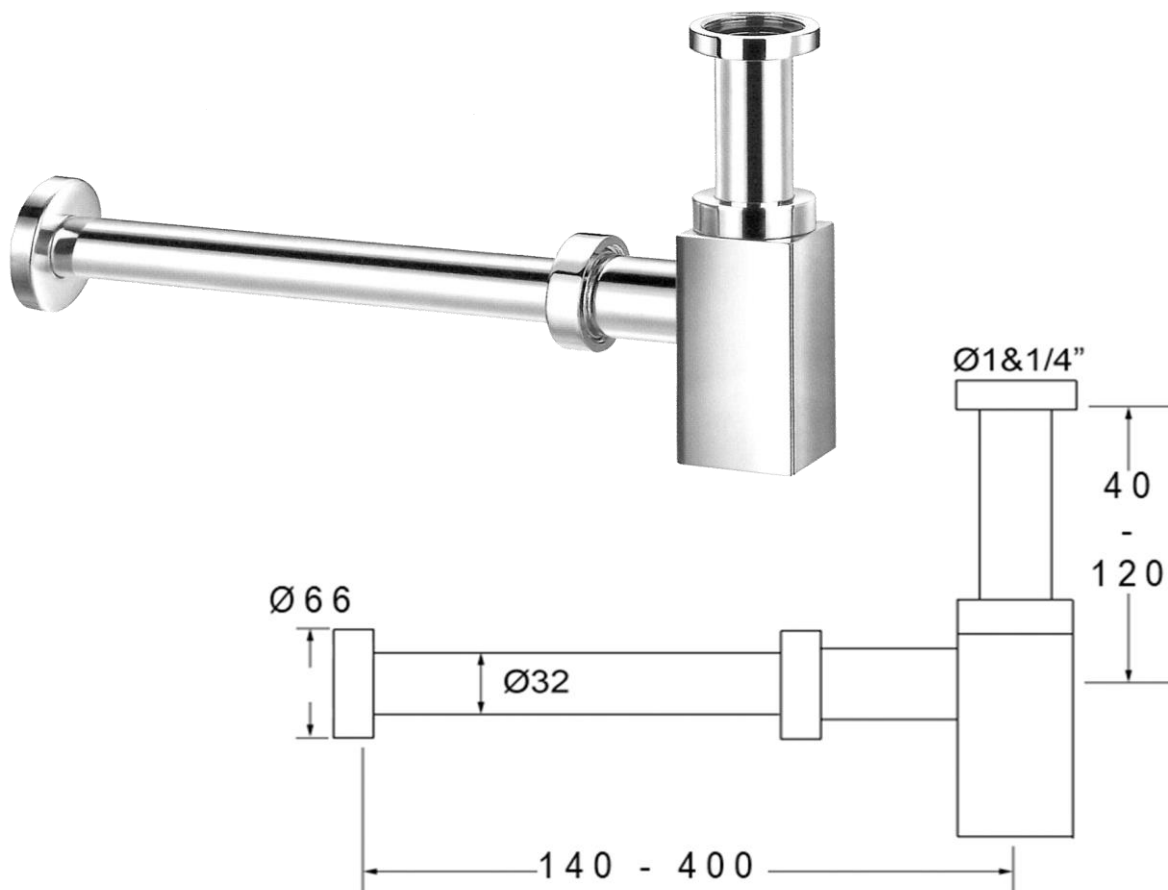

Bottle Trap 32mm Chrome

FW9267

32mm Bottle Trap

Bottle trap for exposed waste installations

32mm waste pipe

140mm - 400mm adjustable reach

40mm - 120mm adjustable height

CARE AND USE