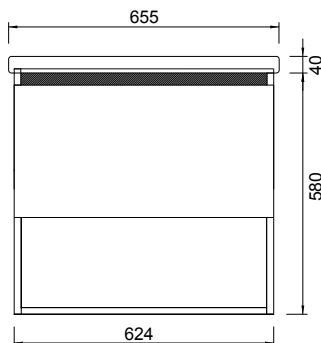

Description

Soft 650 Wall-Hung Vanity, 1 Drawer with 1 Open Shelf, White/Melamine

Product Code

FT65DOSWH / M

Features

- Dimensions - W 655 H 620 x D 455mm
- Paint - The paint used on our products is polyurethane or UV based. It is five times harder and more durable than lacquer finishes. White only.
- Timber effect (Melamine) - Our woodgrain melamine is a low pressure laminate. Colours available are Nordic Ash, Manhattan Elm, Southern Oak, French Oak, Driftwood or Charred Oak.
- Available with or without a handle.
- Soft-close drawers.
- Includes basin and cabinet.

Technical Drawings

Top

Back Section Basin

Front

Side Section

Notes

Drawing indicates the technical measurement only and is not a reflection of how the unit will look. Sizes nominal only. All drawings in millimeters. Allow +/- 10mm for all measurements.