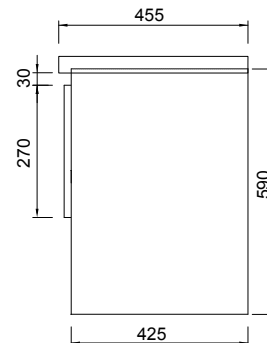

Description

Soft 650 Wall-Hung Vanity, 1 Drawer with 1 Open Shelf, White/Melamine

Product Code

FT65DOSWH / M

Features

- Dimensions - W 655 H 620 x D 455mm
- Paint - The paint used on our products is polyurethane or UV based. It is five times harder and more durable than lacquer finishes. White only.
- Timber effect (Melamine) - Our woodgrain melamine is a low pressure laminate. Colours available are Nordic Ash, Manhattan Elm, Southern Oak, French Oak, Driftwood or Charred Oak.
- Available with or without a handle.
- Soft-close drawers.
- Includes basin and cabinet.

Technical Drawings

Top

Back Section Basin

Front

Side Section

Notes

Drawing indicates the technical measurement only and is not a reflection of how the unit will look. Sizes nominal only. All drawings in millimeters. Allow +/- 10mm for all measurements.