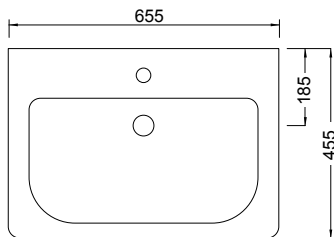

Description

Soft 650 Wall-Hung Vanity, 1 Drawer with 1 Open Shelf, White/Melamine

Product Code

FT65DOSWH / M

Features

- Dimensions - W 655 H 620 x D 455mm
- Paint - The paint used on our products is polyurethane or UV based. It is five times harder and more durable than lacquer finishes. White only.
- Timber effect (Melamine) - Our woodgrain melamine is a low pressure laminate. Colours available are Nordic Ash, Manhattan Elm, Southern Oak, French Oak, Driftwood or Charred Oak.
- Available with or without a handle.
- Soft-close drawers.
- Includes basin and cabinet.

Technical Drawings

Top

Back Section Basin

Front

Side Section

Notes

Drawing indicates the technical measurement only and is not a reflection of how the unit will look. Sizes nominal only. All drawings in millimeters. Allow +/- 10mm for all measurements.