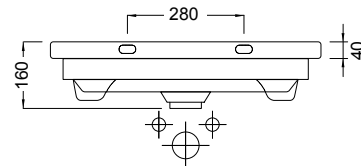

Description

Soft 650 Wall-Hung Vanity, 1 Drawer with 1 Open Shelf, White/Melamine

Product Code

FT65DOSWH / M

Features

- Dimensions - W 655 H 620 x D 455mm
- Paint - The paint used on our products is polyurethane or UV based. It is five times harder and more durable than lacquer finishes. White only.
- Timber effect (Melamine) - Our woodgrain melamine is a low pressure laminate. Colours available are Nordic Ash, Manhattan Elm, Southern Oak, French Oak, Driftwood or Charred Oak.
- Available with or without a handle.
- Soft-close drawers.
- Includes basin and cabinet.

Technical Drawings

Top

Back Section Basin

Front

Side Section

Notes

Drawing indicates the technical measurement only and is not a reflection of how the unit will look. Sizes nominal only. All drawings in millimeters. Allow +/- 10mm for all measurements.