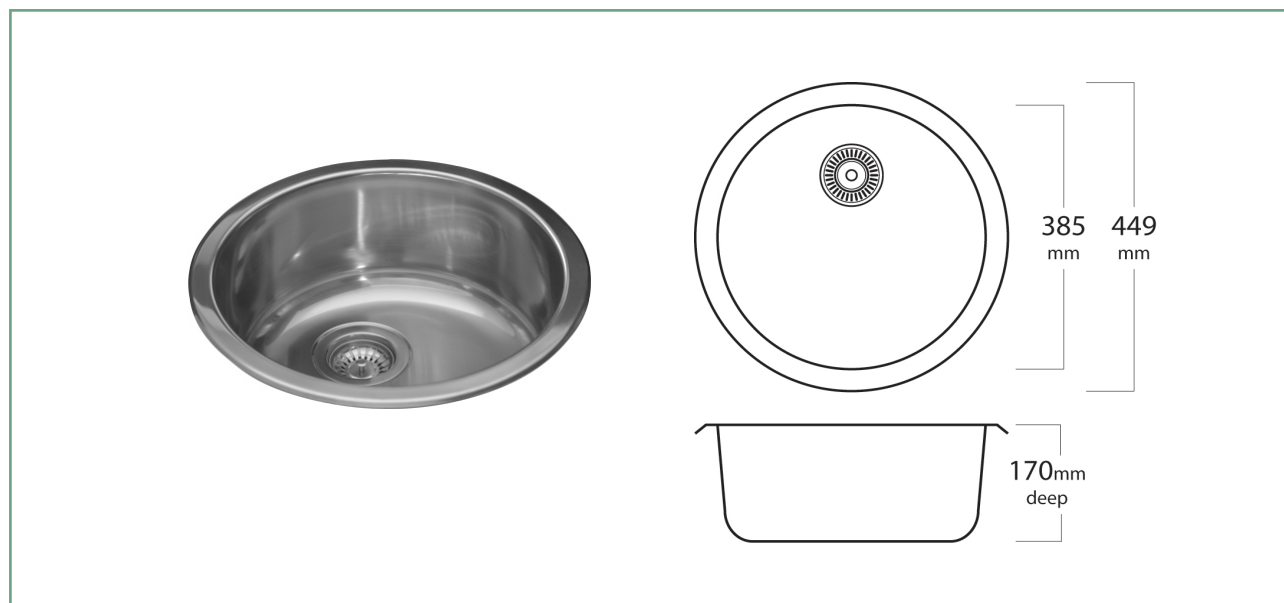

ER102 VERONA ROUND BOWL

Want to do something a little different or are you trying to save space? The Mercer ER Series could be the perfect solution.

The Verona is manufactured in NZ. It has a bevelled edge and comes with a 90mm basket waste, overflow is optional.

A range of matching accessories are also available to suit the Verona including a food board and a dish rack.

SPECIFICATIONS

Code: ER102

Type: Top mount, Undermount, Weld in

Bowl size: 385Ø x 170mm

Bowl configuration: Single Bowl

Overall size: 449Ø x 28mm

Material: Stainless steel

FEATURES

90mm round basket waste

Optional 15l/min overflow

32mm flange

ASSOCIATED PRODUCTS

AL049
Lotion
Dispensers