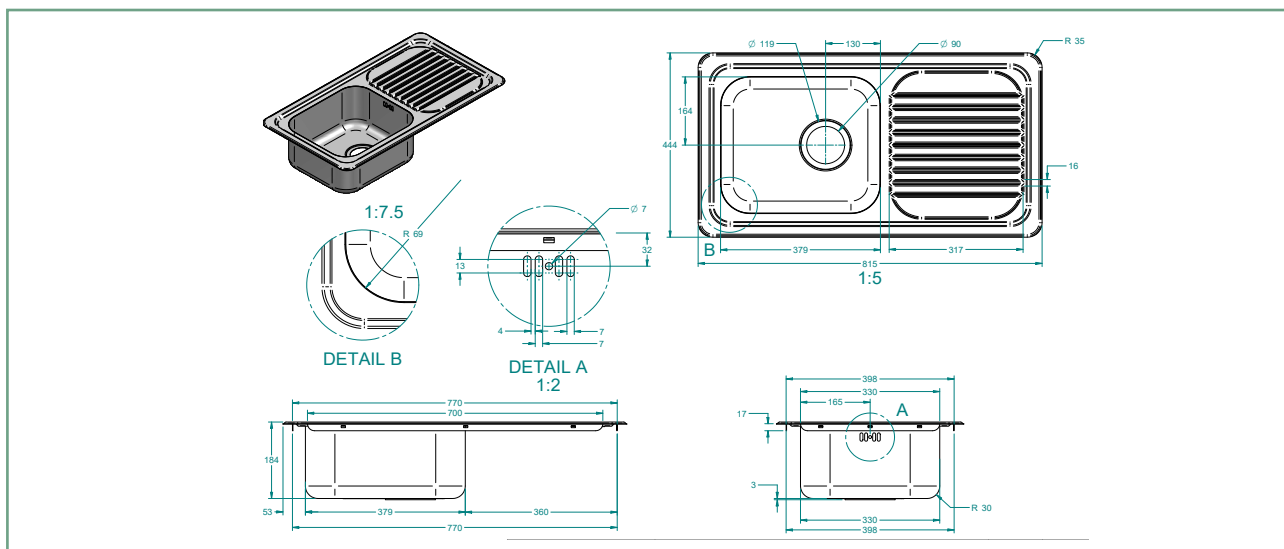

## EH101 HORIZON 805 SINGLE BOWL WITH DRAINER

The Mercer EH Series is a classic stainless steel bowl and drainer range.

The EH101 Horizon 805 single bowl and drainer is reversible and fits a narrow 500mm benchtop.

It has an easy clean laser edge and comes standard with a 90mm round basket waste and overflow.

A range of matching accessories are also available for the EH101 including a food board and dish rack.

### SPECIFICATIONS

**Code:** EH101

**Type:** Top mount, Undermount, Weld in

**Bowl size:** 380 x 330 x 175mm

**Bowl configuration:** Single bowl with drainer

**Overall size:** 815 x 445 x 175mm

**Material:** Stainless steel

### FEATURES

90mm round basket waste

15l/min overflow configuration

Laser edge flange

Sound deadening

Reversible