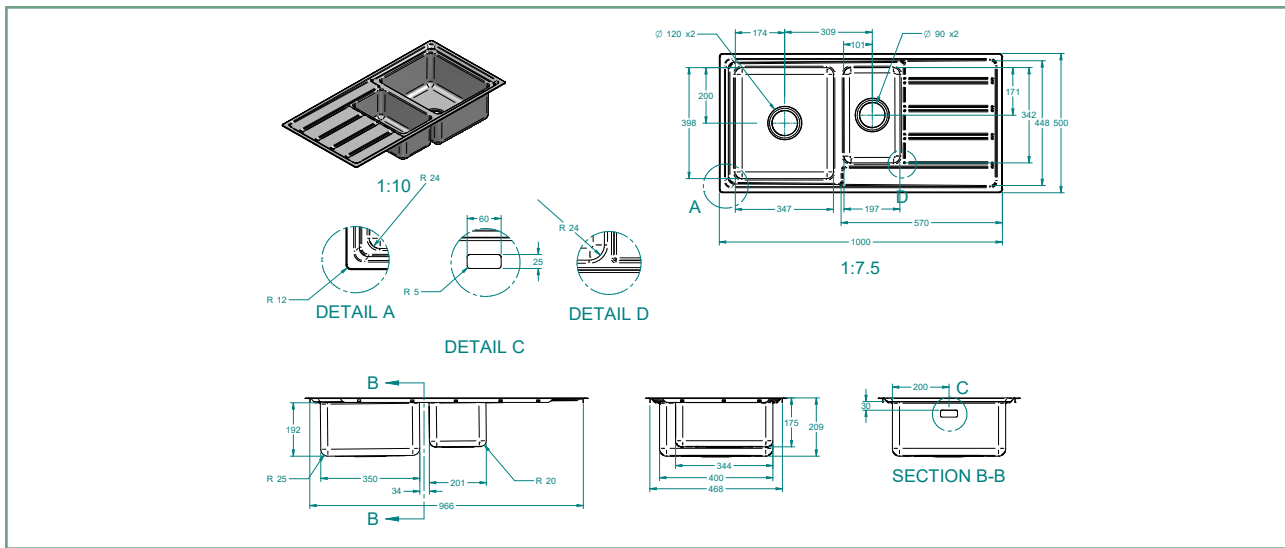

EE201L EVERGLADE BOWL & 1/4 WITH DRAINER, LEFT HAND

The Everglade Series is the newest addition to the Mercer stainless steel bowl and drainer family.

This modern 25mm radius bowl and drainer has an easy clean laser edge and comes standard with a 90mm round basket waste and a main bowl overflow.

The EE201L double bowl and drainer also comes in a right hand configuration.

A range of matching accessories are available for the EE201L including a colander, food board, dishrack and folding mat.

SPECIFICATIONS

Code: EE201L

Type: Top mount, Undermount, Weld in

Bowl size: 200 x 350 x 160mm + 350 x 400 x 200mm

Bowl configuration: Bowl & 1/4 with drainer

Overall size: 1000 x 500 x 200mm

Material: Stainless steel

FEATURES

2 x 90mm round basket waste

Overflow main bowl 15l/min capacity

Laser edge flange

Sound deadening

25mm corner radius

Taphole configuration mounted on deck

Drainer on the left

ASSOCIATED PRODUCTS