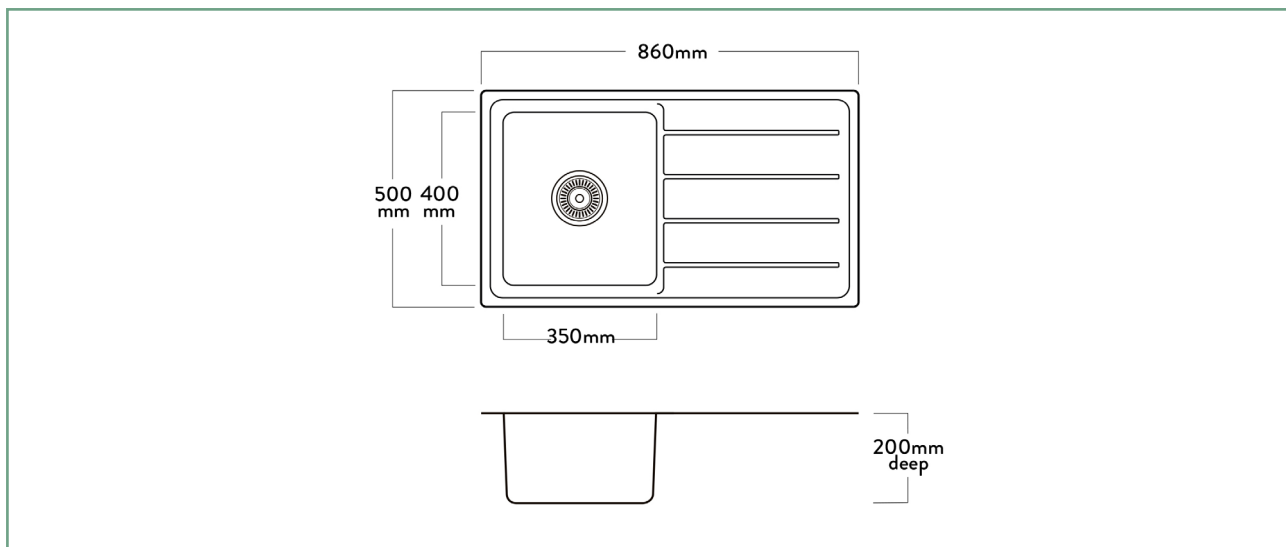

EE101 EVERGLADE BOWL & DRAINER

The EE Series is the newest addition to the Mercer stainless steel bowl and drainer family.

The EE101 is reversible and has an easy clean, unobstusive laser edge. It also comes standard with a 90mm round basket waste and overflow.

Combining modern tight radius bowls inset into the clean lines of the drainer, the Everglade series provides the benefits of the traditional drainer and a modern design.

SPECIFICATIONS

Code: EE101

Type: Single Bowl & Drainer

Bowl size: 350 x 400 x 200mm

Overall size: 860 x 500 x 200mm

Material: Stainless steel

Finish: Silk

FEATURES

90mm round basket waste

Overflow main bowl 15l/min capacity

Laser edge flange

25mm corner radius

Reversible

ASSOCIATED PRODUCTS

AD024
Dishracks

A401
Colanders

AF143
Chopping Boards