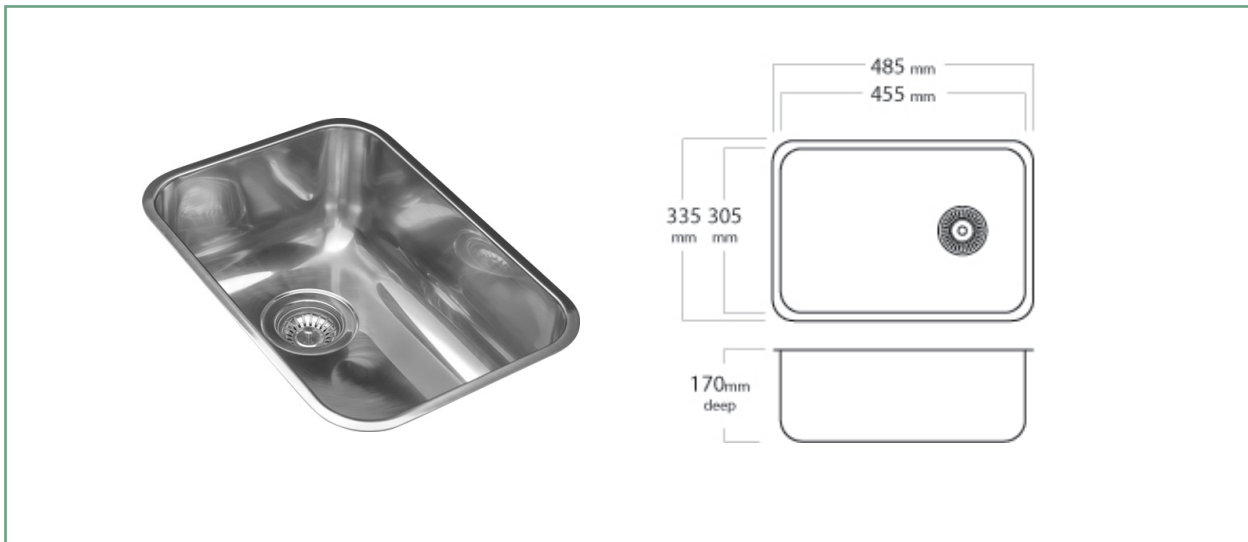

EC106 AMPIO SINGLE BOWL

The Mercer EC Series stainless steel sinks are a seamless pressed bowl manufactured in NZ. The EC Ampio is a supersized single bowl perfect for washing up large items.

It is reversible and comes standard with a 90mm round basket waste, overflow is optional.

SPECIFICATIONS

Code: EC106

Bowl size: 455 x 305 x 170mm

Bowl configuration: Single Bowl

Overall size: 485 x 335 x 170mm

Material: Stainless steel

Installation: Top mount, Undermount, Weld in

FEATURES

90mm round basket waste

Overflow 15l/m capacity

50mm Corner radius

15mm Flat flange

Reversible

ASSOCIATED PRODUCTS

AL049
Lotion
Dispensers

AC013
Aurora Gooseneck
Pullout Mixers