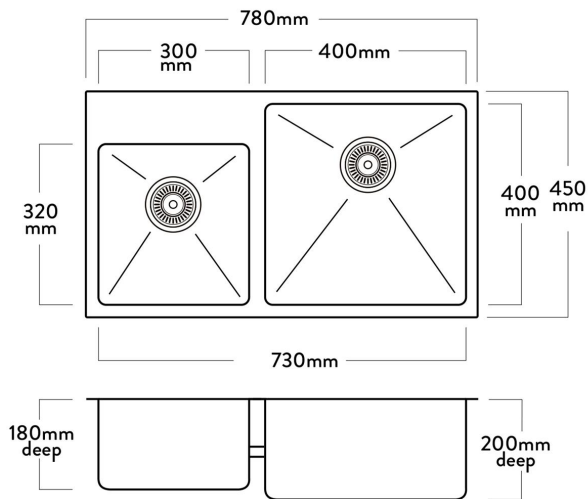

DV509L MERCER DV SERIES STRATFORD BOWL & 3/4 WITH TAP LEDGE

A sleek, stylish, tight radius sink. The linear shape of the DV series reflects modern design trends and is manufactured to the highest quality standards.

The Mercer Stratford DV509L Stainless Steel Bowl & 3/4 with Tap Ledge is made from durable 1.2mm, 304 grade stainless steel providing a stable and hygienic surface.

SPECIFICATIONS

Code: DV509L
Type: Bowl & 3/4 with Tap Ledge, small bowl on left
Cabinet Size: 790mm
Dimensions: 780 x 450 x 200mm
Bowl Size: 300 x 320 x 180 + 400 x 400 x 200mm
Material: 1.2mm, 304 Grade
Finish: Satin

FEATURES

15mm Corner Radius
Hand fabricated
15 l/min overflow capacity
Sound deadening pads all sides & bottom
90mm basket waste
Insulated

Associated Products

Goose Neck Mixer
Stainless - AM021

Lotion Dispenser
Stainless - AL041