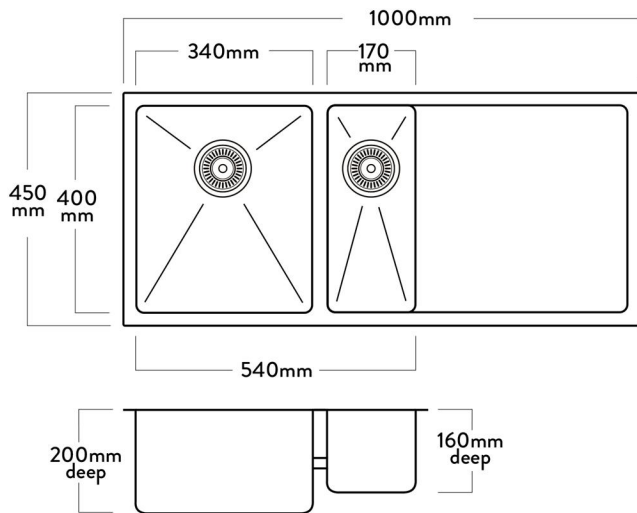

## DV402R MERCER DV SERIES SALISBURY BOWL & 1/4 & DRAINER

A sleek, stylish, tight radius sink. The linear shape of the DV series reflects modern design trends and is manufactured to the highest quality standards.

The Mercer Salisbury DV402R Stainless Steel Bowl & 1/4 & Drainer is made from durable 1.2mm, 304 grade stainless steel providing a stable and hygienic surface.

### SPECIFICATIONS

Code: DV402R
Type: Bowl & 1/4 & Drainer, drainer on right
Cabinet Size: 600mm
Dimensions: 1000 x 450 x 200mm
Bowl Size: 340 x 400 x 200 + 170 x 400 x 160mm
Material: 1.2mm, 304 Grade
Finish: Satin

### FEATURES

15mm Corner Radius
Hand fabricated
15 l/min overflow capacity
Sound deadening pads all sides & bottom
90mm basket waste
Insulated