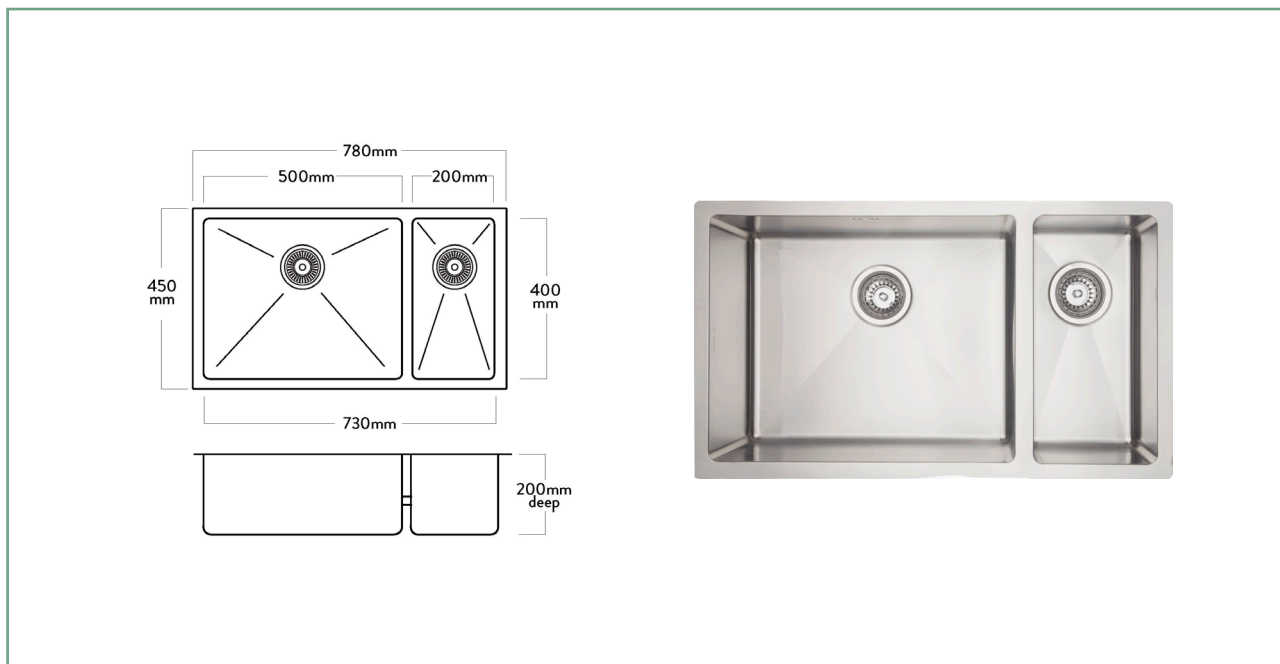

DV208R WORCESTER BOWL & 1/4

A sleek, stylish, tight radius sink. The linear shape of the DV series reflects modern design trends and is manufactured to the highest quality standards.

The Mercer Worcester DV208R Stainless Steel Bowl is made from durable 1.2mm, 304 grade stainless steel providing a stable and hygienic surface.

SPECIFICATIONS

Code: DV208L

Type: Bowl & 1/4, small bowl on right

Cabinet Size: 820mm

Dimensions: 780 x 450mm

Bowl Size: 500 x 400 x 200mm + 200 x 400 x 200mm

Material: 1.2mm, 304 Grade

Finish: Satin

FEATURES

15mm Corner Radius

Hand fabricated

15 l/min overflow capacity

Sound deadening pads all sides & bottom

90mm basket waste

Insulated

ASSOCIATED PRODUCTS