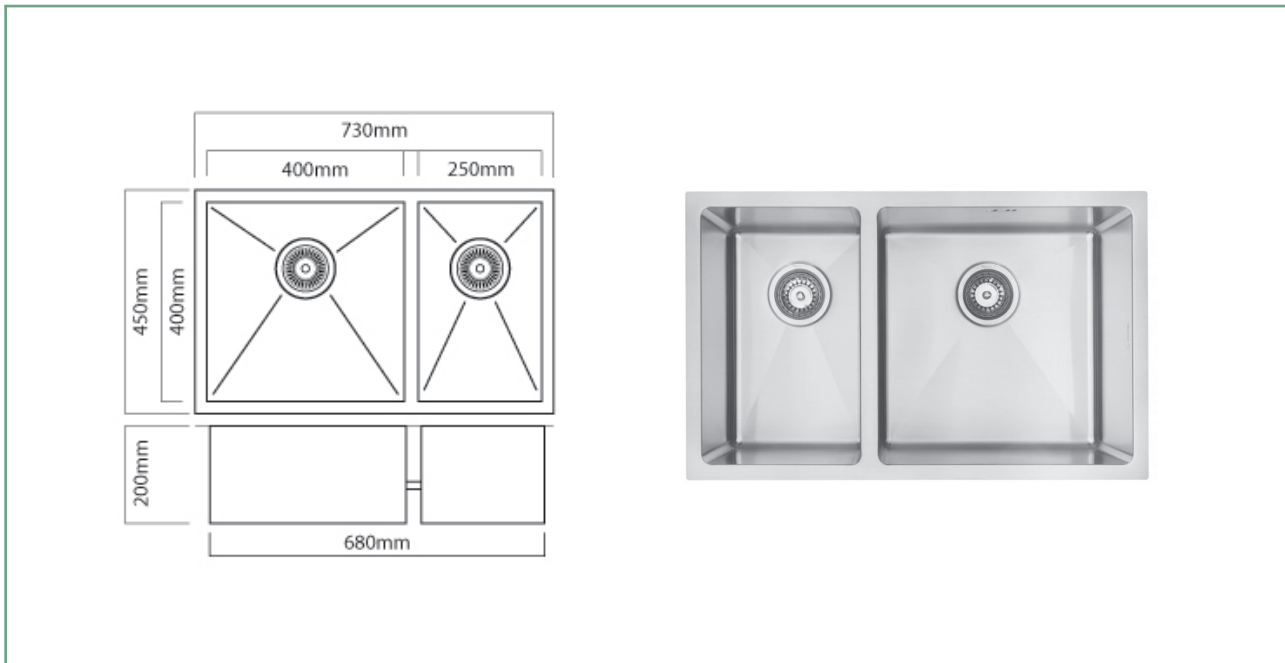

DV201L BRISTOL BOWL & 1/2

A sleek, stylish, tight radius sink. The linear shape of the DV series reflects modern design trends and is manufactured to the highest quality standards.

The Mercer Bristol DV201L Stainless Steel Bowl is made from durable 1.2mm, 304 grade stainless steel providing a stable and hygienic surface.

SPECIFICATIONS

- Code:** DV201L
- Type:** Bowl & 1/2, small bowl on left
- Cabinet Size:** 740mm
- Dimensions:** 730 x 450 x 200mm
- Bowl Size:** 250 x 400 x 200mm + 400 x 400 x 200mm
- Material:** 1.2mm, 304 Grade
- Finish:** Satin

FEATURES

- 15mm Corner Radius
- Hand fabricated
- 15 l/min overflow capacity
- Sound deadening pads all sides & bottom
- 90mm basket waste
- Insulated

ASSOCIATED PRODUCTS

Goose Neck Mixer
Stainless - AM021