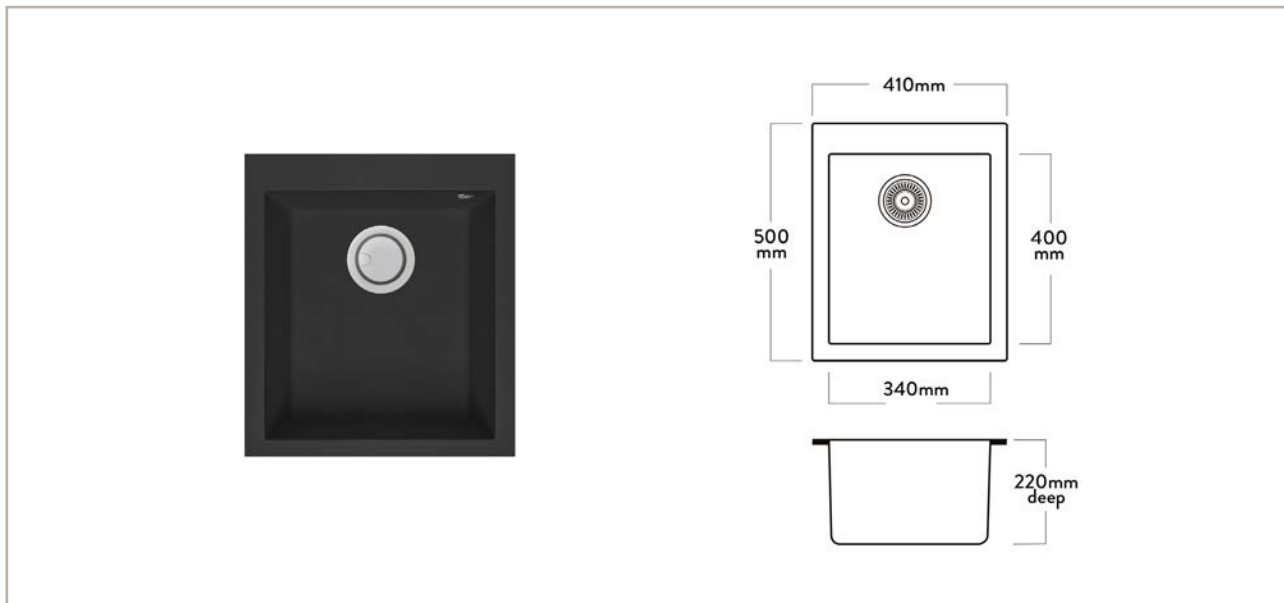

## DG100T SINGLE BOWL

Made in Italy for New Zealand. The Mercer Duro Granite Series is made from 80% granite.

A modern, easy care sink with clean straight lines and a 10mm corner radius, it comes standard with a 90mm basket waste which includes a stylish flip cover.

### SPECIFICATIONS

**Code:** DG100T-B (Venice), D100T-W (Trento), DG100T-C (Prato)

**Type:** Topmount

**Bowl size:** 340 x 400 x 220

**Bowl configuration:** Single Bowl

**Overall size:** 410 x 500 x 220mm

**Material:** Granite

### FEATURES

90mm round basket waste including cover

Overflow 15l/m capacity

3x partially drilled tap holes - taphole configuration

10mm Corner radius

Matte Finish