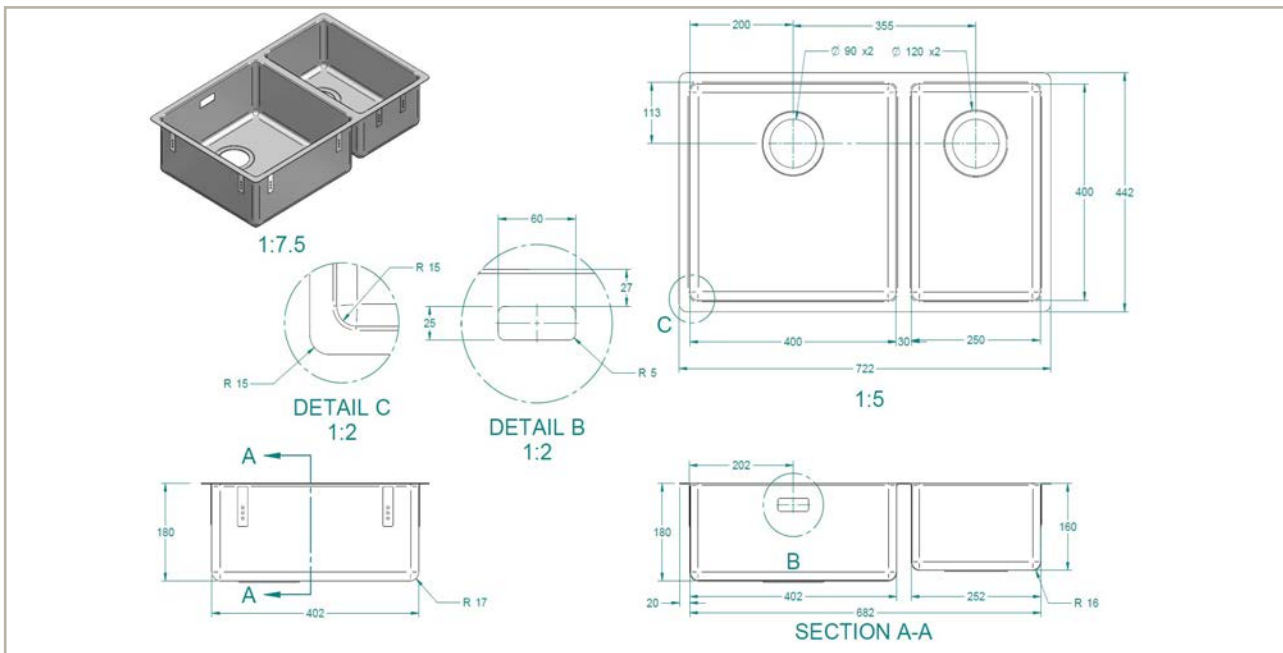

DC202R 1&½ DOUBLE BOWL, RIGHT HAND

The Mercer DC202 stainless steel sinks are manufactured in NZ.

The DC202 Double Bowl has a 15mm corner radius and comes with a 90mm round basket waste and 15l/m overflow as standard.

SPECIFICATIONS

Code: DC202R

Type: Top mount, Undermount, Weld in

Bowl size: 400 x 400 x 180 + 250 x 400 x 160mm with 30mm bridge

Bowl configuration: Bowl & 1/2

Overall size: 720 x 440 x 180mm

Material: 304 Stainless steel

FEATURES

2 x 90mm round basket waste

Overflow 15l/m capacity

20mm Flat flange

15mm Corner radius

Silk Finish

Small bowl on the right

ASSOCIATED PRODUCTS