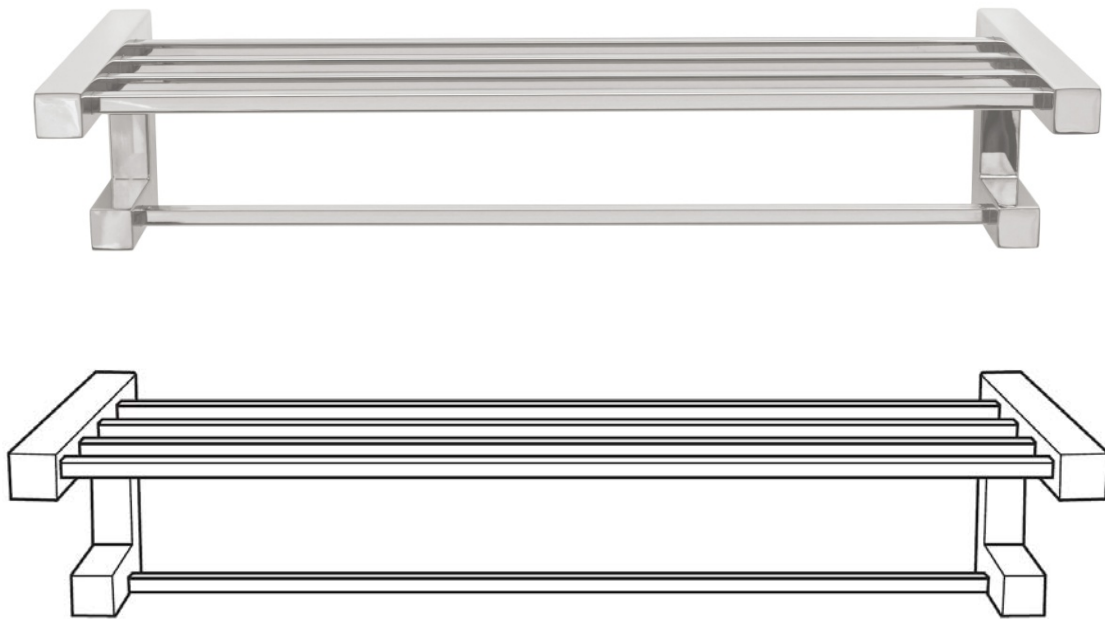

**Towel holder SQUARE**

Product code : BA11-6

265 (w) x 150 (h) x 670 (l) mm

**Features:**

Hand polished to a mirror finish • High grade stainless steel • Guaranteed for 5 years against manufacturing defects • Easily installed into new or existing homes

Note: Manufacturing tolerances could cause variances of  $\pm 5$ mm.