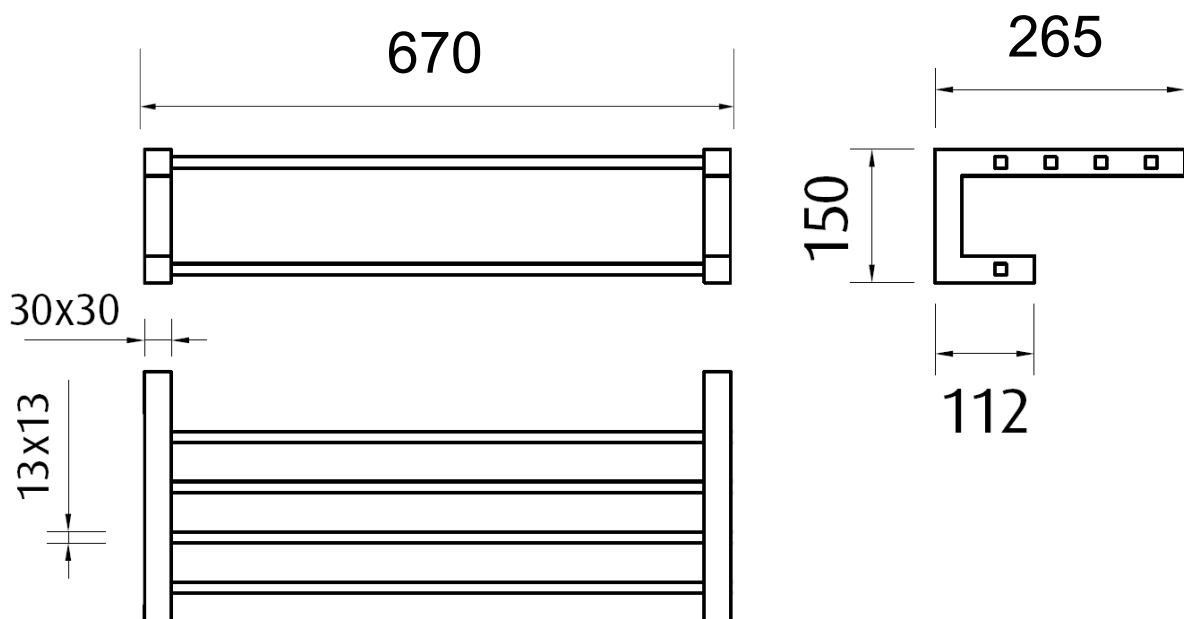

**Towel holder SQUARE**

Product code : BA11-6

265 (w) x 150 (h) x 670 (l) mm

**Features:**

Hand polished to a mirror finish • High grade stainless steel • Guaranteed for 5 years against manufacturing defects • Easily installed into new or existing homes

Note: Manufacturing tolerances could cause variances of  $\pm 5$ mm.