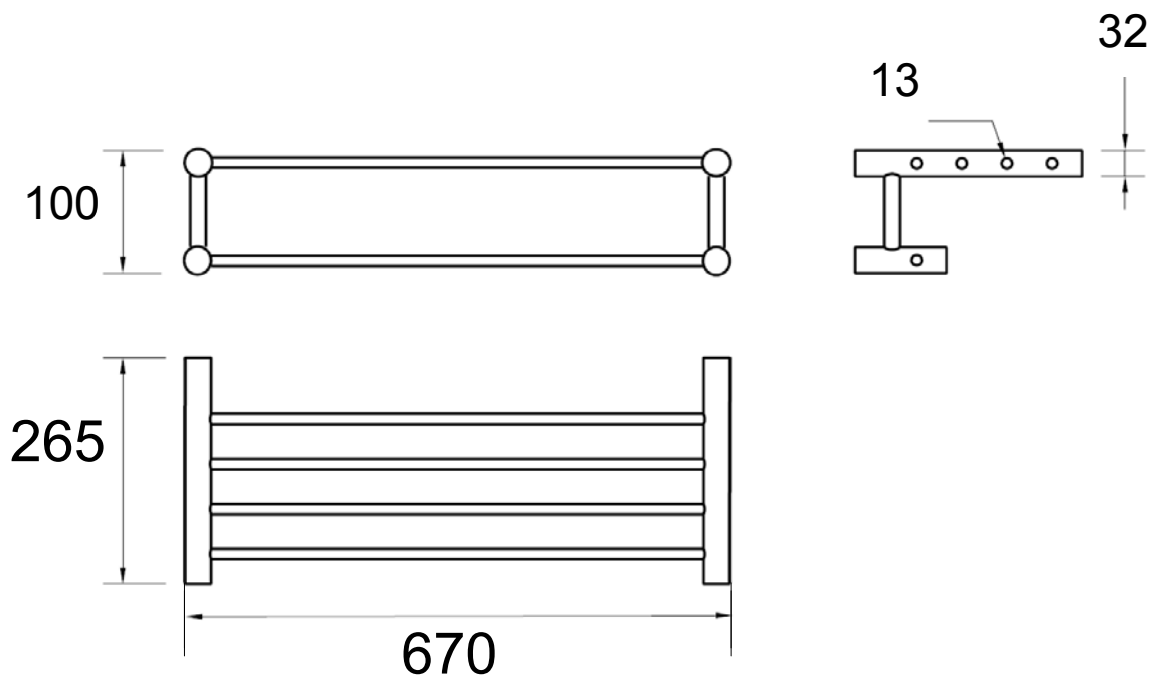

Towel holder ROUND

Product code : BA10-6

265 (w) x 120 (h) x 670 (l) mm

Features:

Hand polished to a mirror finish • High grade stainless steel • Guaranteed for 5 years against manufacturing defects • Easily installed into new or existing homes

Note: Manufacturing tolerances could cause variances of ±5mm.