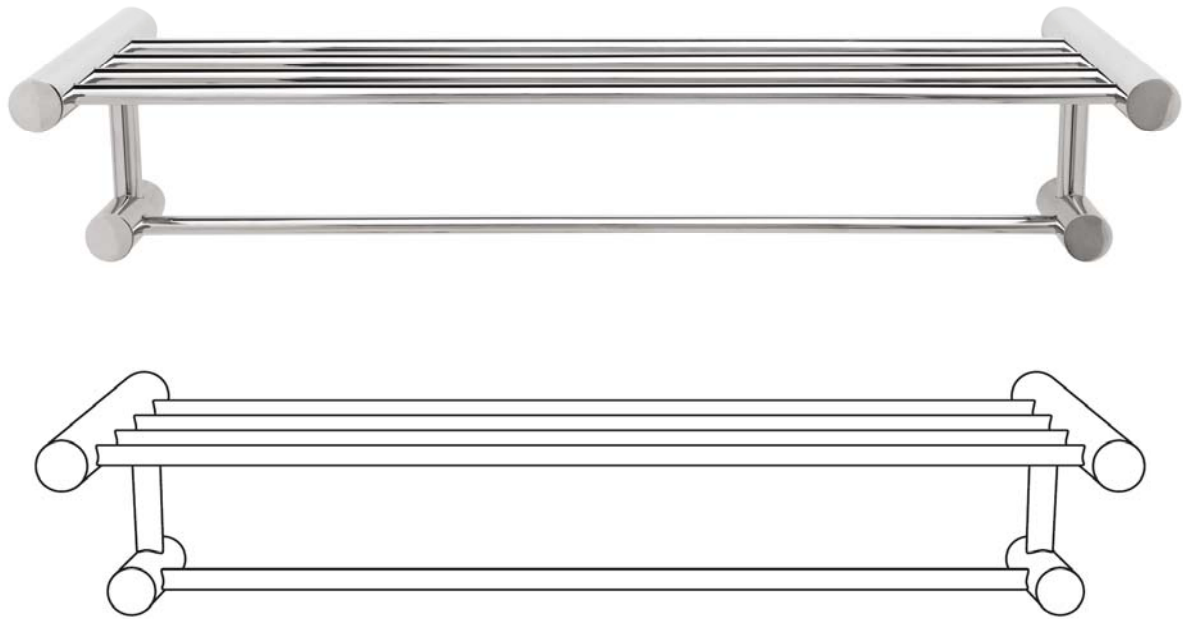

Towel holder ROUND

Product code : BA10-6

265 (w) x 120 (h) x 670 (l) mm

Features:

Hand polished to a mirror finish • High grade stainless steel • Guaranteed for 5 years against manufacturing defects • Easily installed into new or existing homes

Note: Manufacturing tolerances could cause variances of ±5mm.