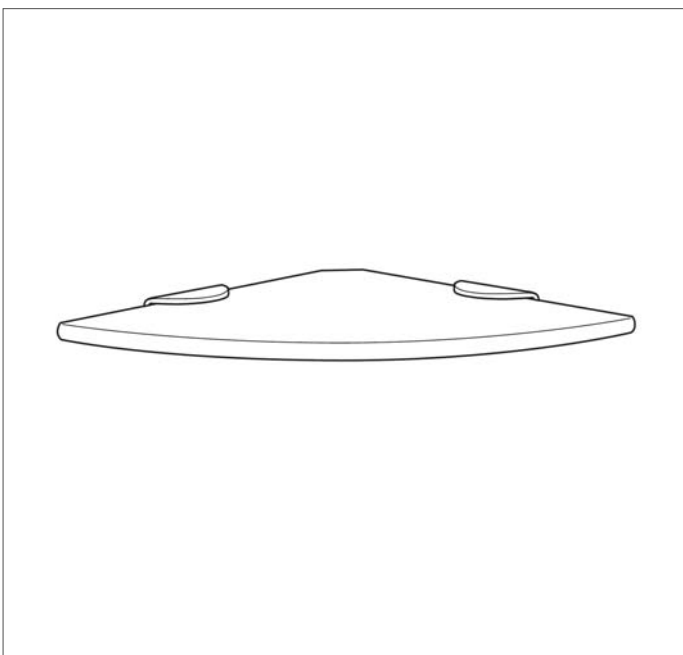

**Toughened glass corner shelf ROUND**

Product code : BA10-13 200

200 (w) x 10 (h) x 200 (d) mm

**Features:**

Hand polished to a mirror finish • High grade stainless steel • Guaranteed for 5 years against manufacturing defects • Easily installed into new or existing homes

Note: Manufacturing tolerances could cause variances of ±5mm.