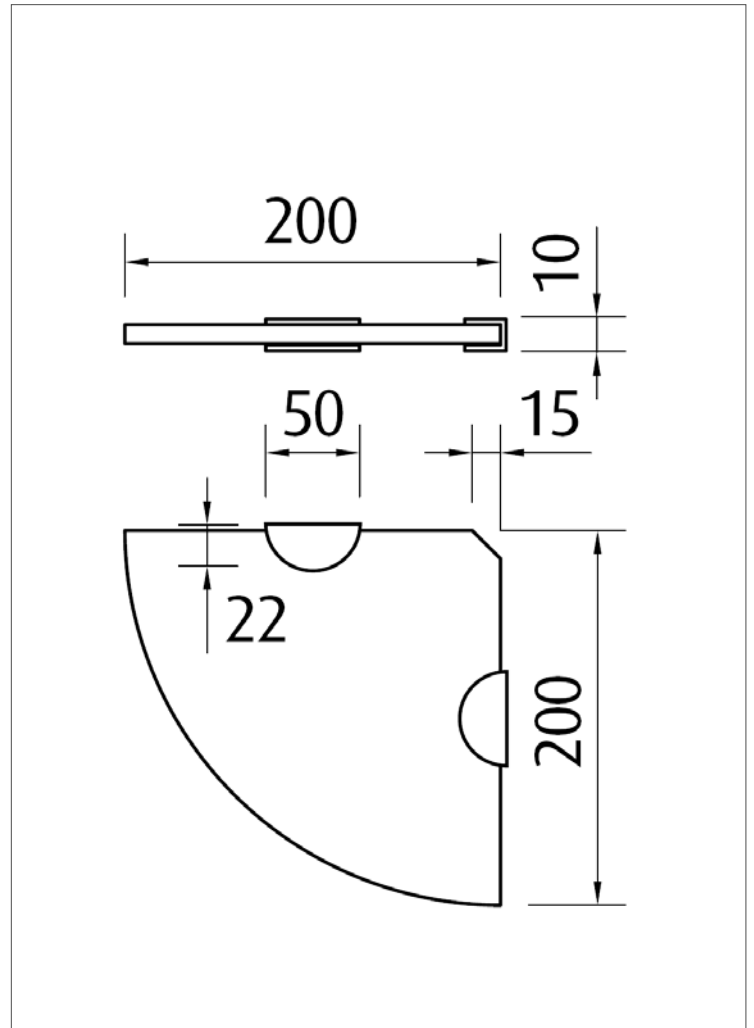

**Toughened glass corner shelf ROUND**

Product code : BA10-13 200

200 (w) x 10 (h) x 200 (d) mm

**Features:**

Hand polished to a mirror finish • High grade stainless steel • Guaranteed for 5 years against manufacturing defects • Easily installed into new or existing homes

Note: Manufacturing tolerances could cause variances of ±5mm.