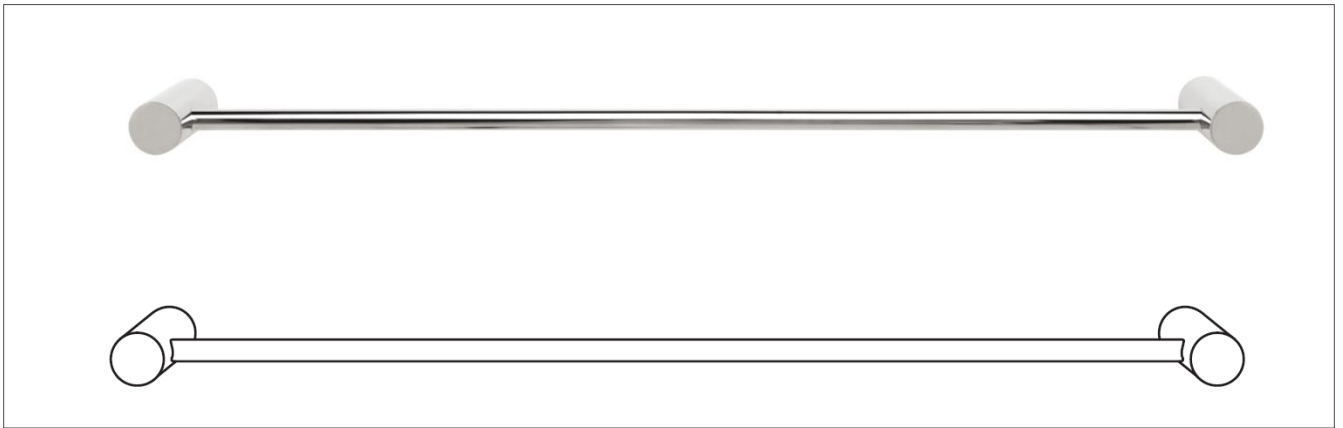

Single towel rail ROUND

Product code : BA10-8 600

100 (w) x 31.8 (h) x 670 (l) mm

Features:

Hand polished to a mirror finish • High grade stainless steel • Guaranteed for 5 years against manufacturing defects • Easily installed into new or existing homes

Note: Manufacturing tolerances could cause variances of ± 5 mm.