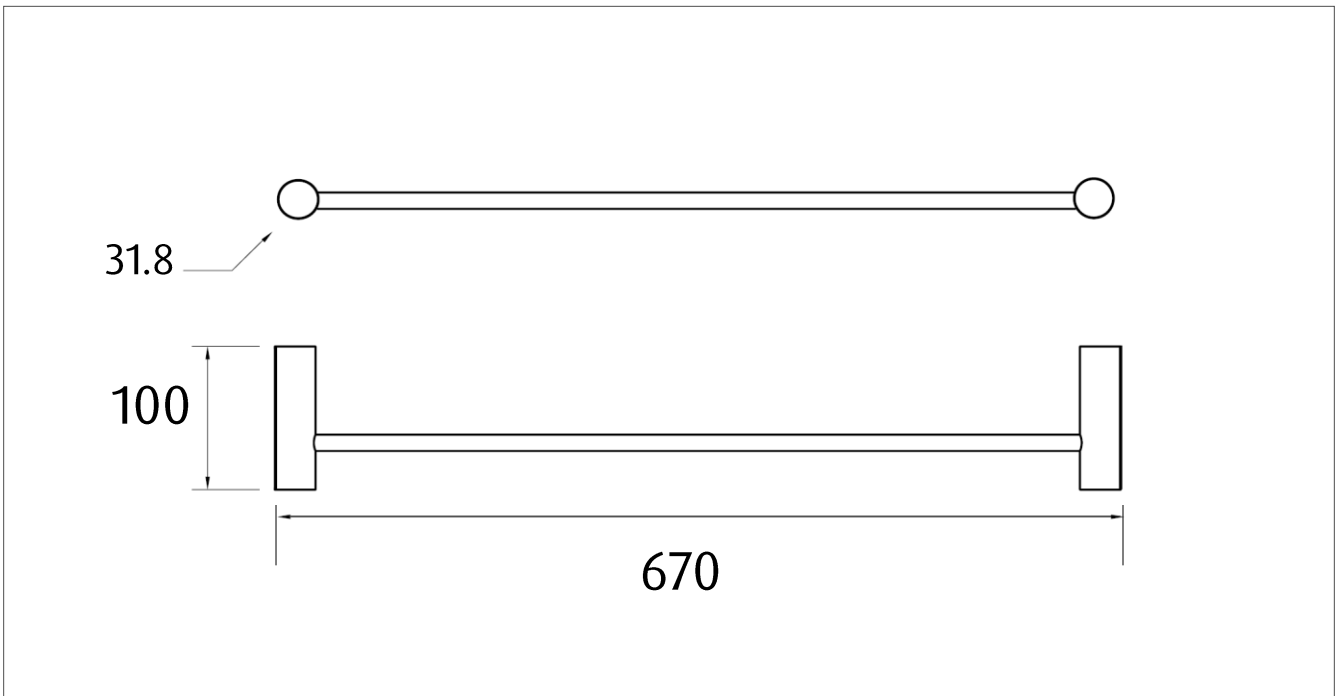

Single towel rail ROUND

Product code : BA10-8 600

100 (w) x 31.8 (h) x 670 (l) mm

Features:

Hand polished to a mirror finish • High grade stainless steel • Guaranteed for 5 years against manufacturing defects • Easily installed into new or existing homes

Note: Manufacturing tolerances could cause variances of ± 5 mm.