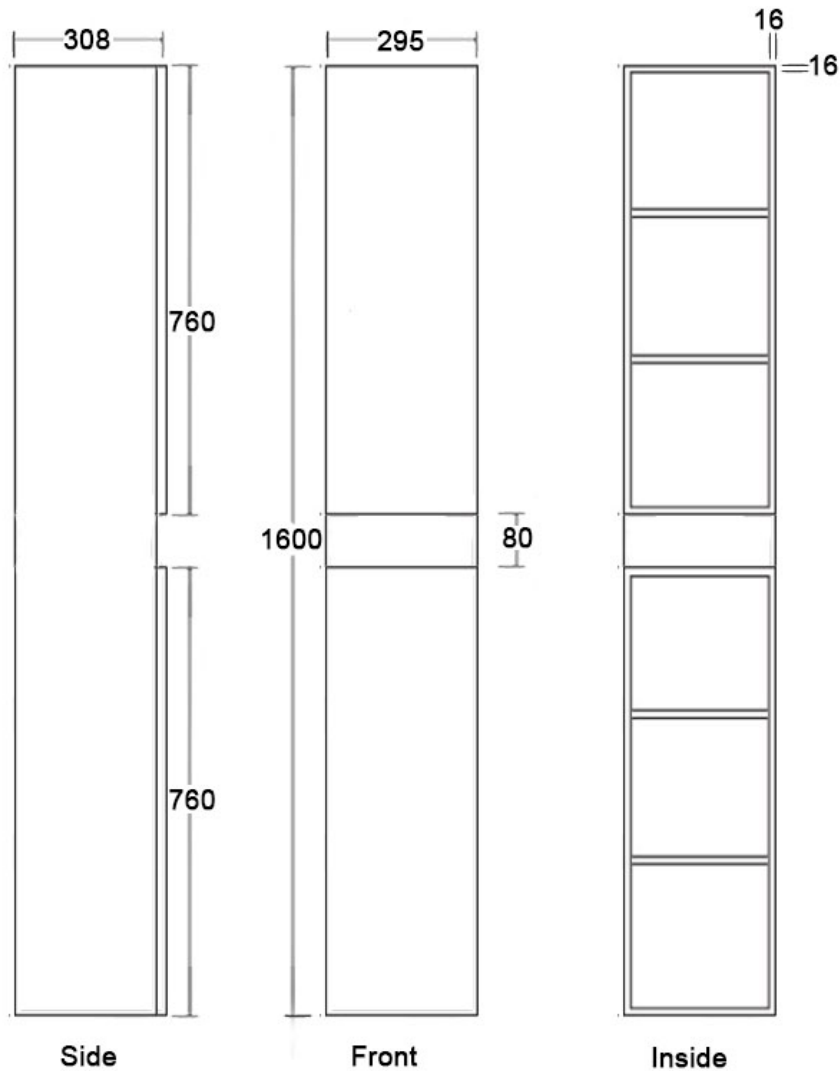

WALL TOWER CABINET 1600 DEZIGNA WHITE GLOSS - DEZIGNA
WHITE GLOSS

ELEMENTi

84920.11

Residential/Light
Commercial

Suitable for Residential/Light Commercial Use (Kitchens,
Bathrooms and Laundries in Motels, Hotels and
Retirement Villages)

Guarantee

5 Year Guarantee

Hettich Guarantee

All Hettich Hardware comes with a Lifetime Warranty.

Dimensions

308 (L) x 295 (W) x 1600
(H)mm

Reversible

Can be reversed to provide either left or right hand
options.