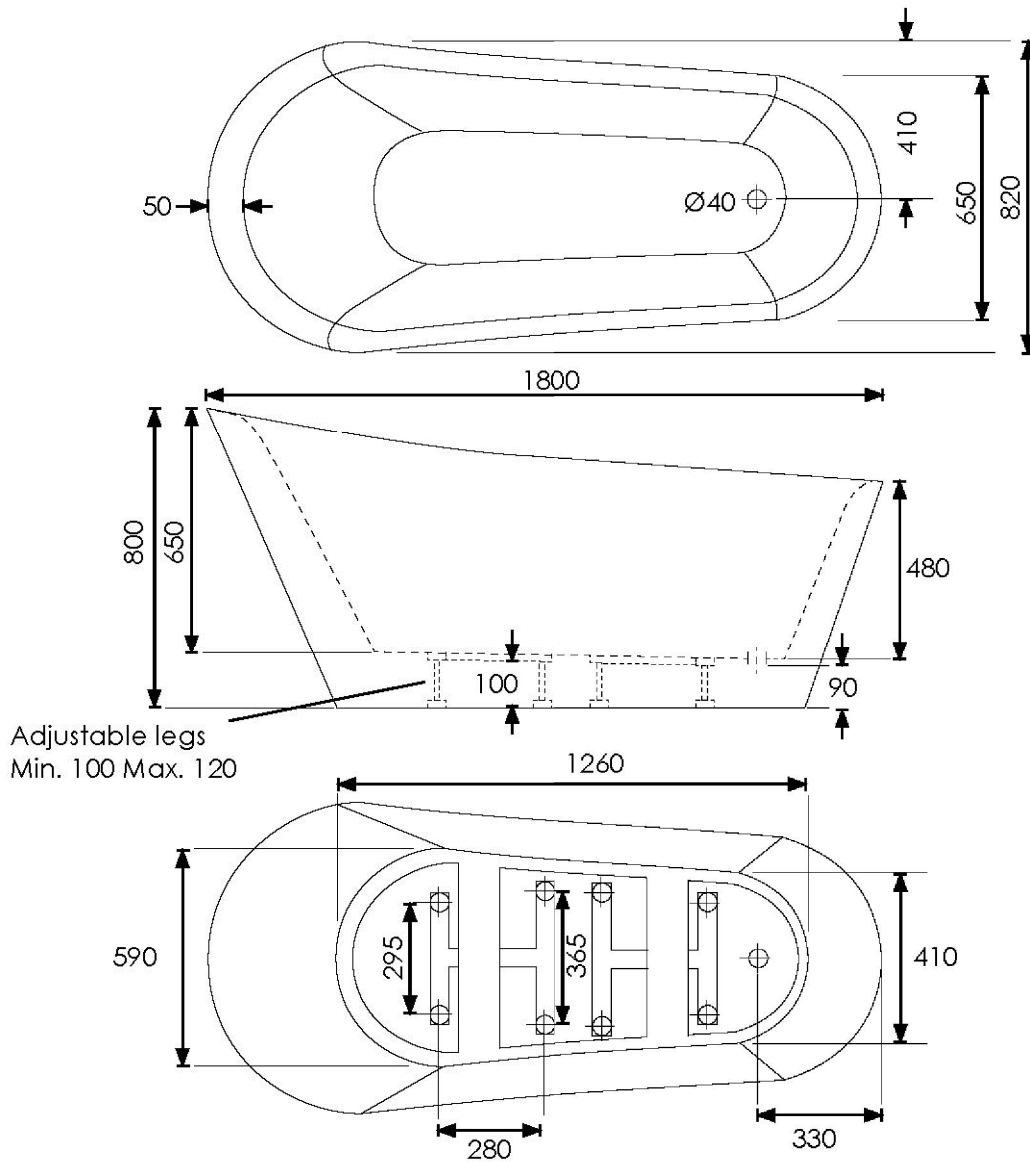

SPECIFICATION SHEET

**42nd Avenue Freestanding Bath**

Product: 42nd Avenue Freestanding Bath  
 Size: L1800 X W820 X D800  
 Capacity: 270 Litres  
 Weight: 47KG  
 Requires: 40mm waste (Not included)  
 Colour / Code: 42AVEW 42AVEBW

\*Disclaimer: Measurements are nominal.

© 2016 Newtech. All rights reserved.